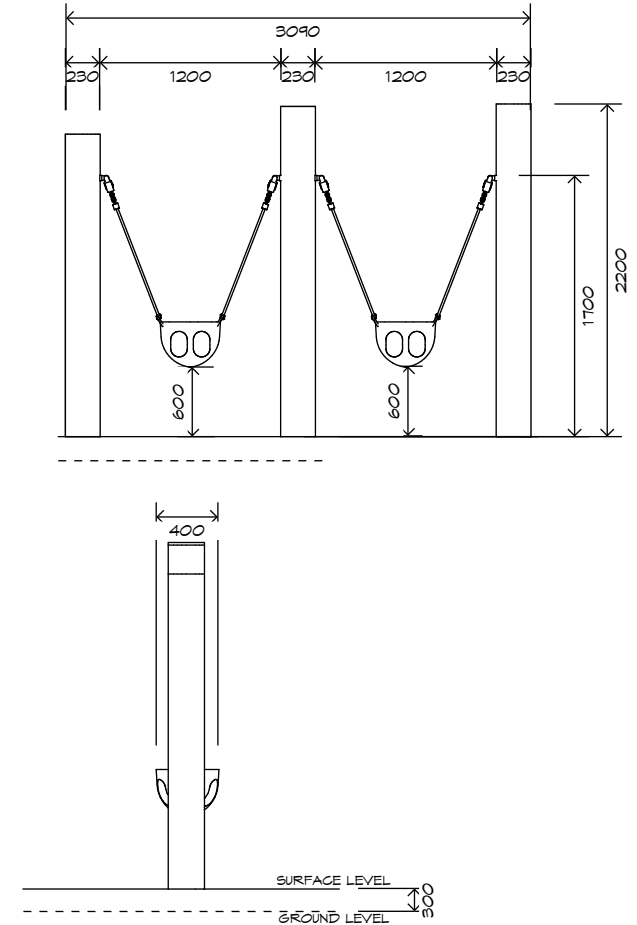

Product Sheet

3 Post Toddler Swing

SWG-PO 003-2-1.7

2 Toddler

Product Warranty

Playground Creations warrants its products to be free from defect in materials or workmanship during normal use and installation and in accordance with our specifications.

Full warranty details on request.

Disclaimer: This should be read in conjunction with the Playground Creations full warranty terms and conditions.

On H5 posts and stainless steel fabricated components

On steel equipment with forced movement

On HDPE (high density polyethylene) structural failure

On combination rope work and activity nets

On all moving components

SURFACING:
RECOMMENDED: 21 m²
EDGING: 20 lm