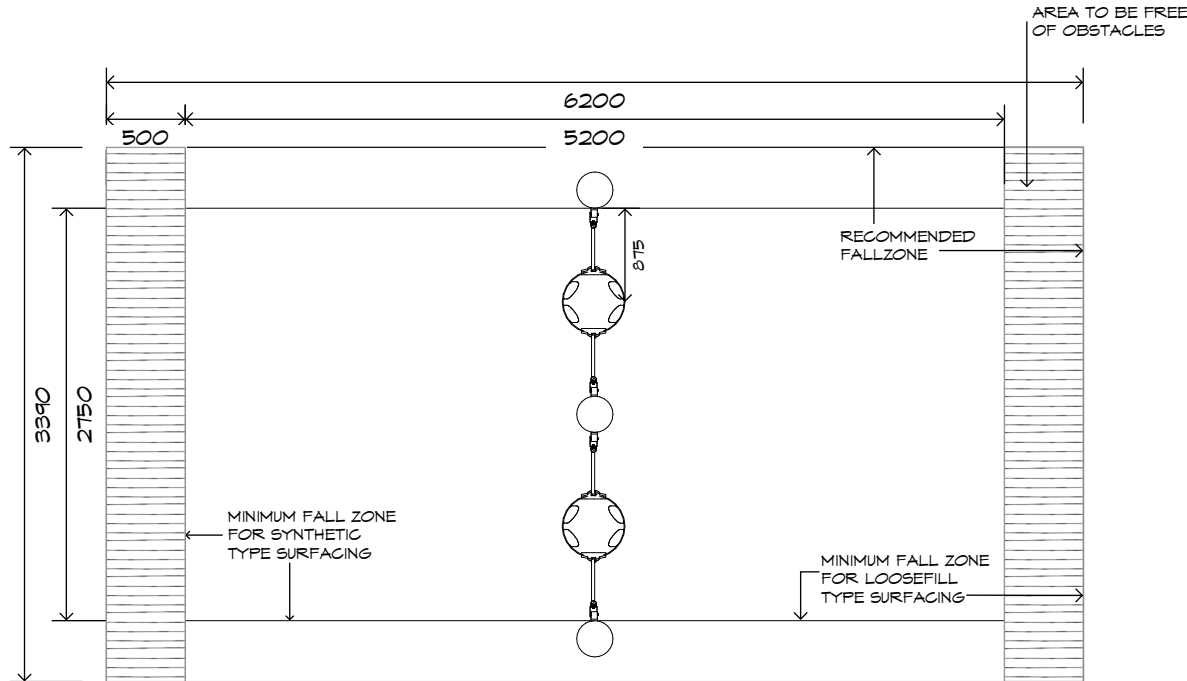

Product Sheet

3 Post Toddler Swing

SWG-PO 003-2-1.7

2 Toddler

Product Warranty

Playground Creations warrants its products to be free from defect in materials or workmanship during normal use and installation and in accordance with our specifications.

Full warranty details on request.

Disclaimer: This should be read in conjunction with the Playground Creations full warranty terms and conditions.

On H5 posts and stainless steel fabricated components

On steel equipment with forced movement

On HDPE (high density polyethylene) structural failure

On combination rope work and activity nets

On all moving components

SURFACING:
RECOMMENDED: 21 m²
EDGING: 20 lm