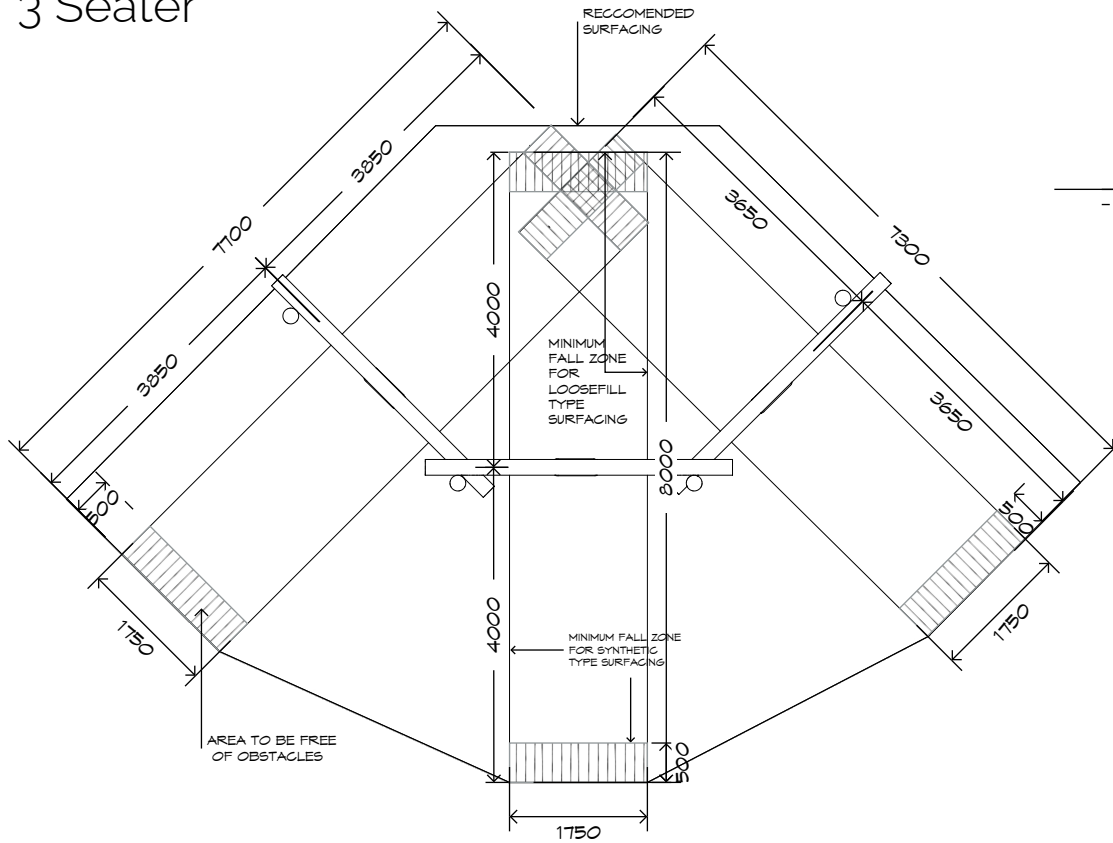

Product Sheet

3 Bay Log Social Swing

SWG-LOSO 030-3-2.4

3 Seater

Product Warranty

Playground Creations warrants its products to be free from defect in materials or workmanship during normal use and installation and in accordance with our specifications.

Full warranty details on request.

Disclaimer: This should be read in conjunction with the Playground Creations full warranty terms and conditions.

On H5 posts and stainless steel fabricated components

On steel equipment with forced movement

On HDPE (high density polyethylene) structural failure

On combination rope work and activity nets

On all moving components

SURFACING:
RECOMMENDED: 67 m²
EDGING: 31 lm