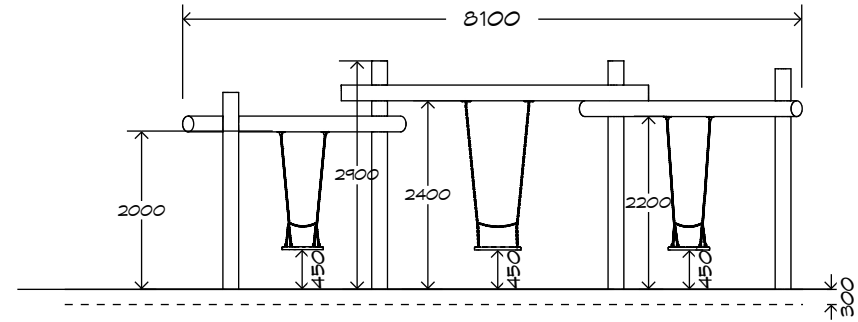

Product Sheet

3 Bay Log Social Swing

SWG-LOSO 030-3-2.4

3 Seater

Product Warranty

Playground Creations warrants its products to be free from defect in materials or workmanship during normal use and installation and in accordance with our specifications.

Full warranty details on request.

Disclaimer: This should be read in conjunction with the Playground Creations full warranty terms and conditions.

On H5 posts and stainless steel fabricated components

On steel equipment with forced movement

On HDPE (high density polyethylene) structural failure

On combination rope work and activity nets

On all moving components

SURFACING:
RECOMMENDED: 67 m²
EDGING: 31 lm