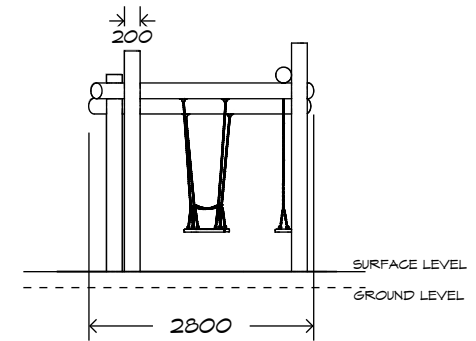

Product Sheet

3 Bay Log Social Swing

SWG-LOSO 030-3-2.4

3 Seater

Product Warranty

Playground Creations warrants its products to be free from defect in materials or workmanship during normal use and installation and in accordance with our specifications.

Full warranty details on request.

Disclaimer: This should be read in conjunction with the Playground Creations full warranty terms and conditions.

On H5 posts and stainless steel fabricated components

On steel equipment with forced movement

On HDPE (high density polyethylene) structural failure

On combination rope work and activity nets

On all moving components

SURFACING:
RECOMMENDED: 67 m²
EDGING: 31 lm