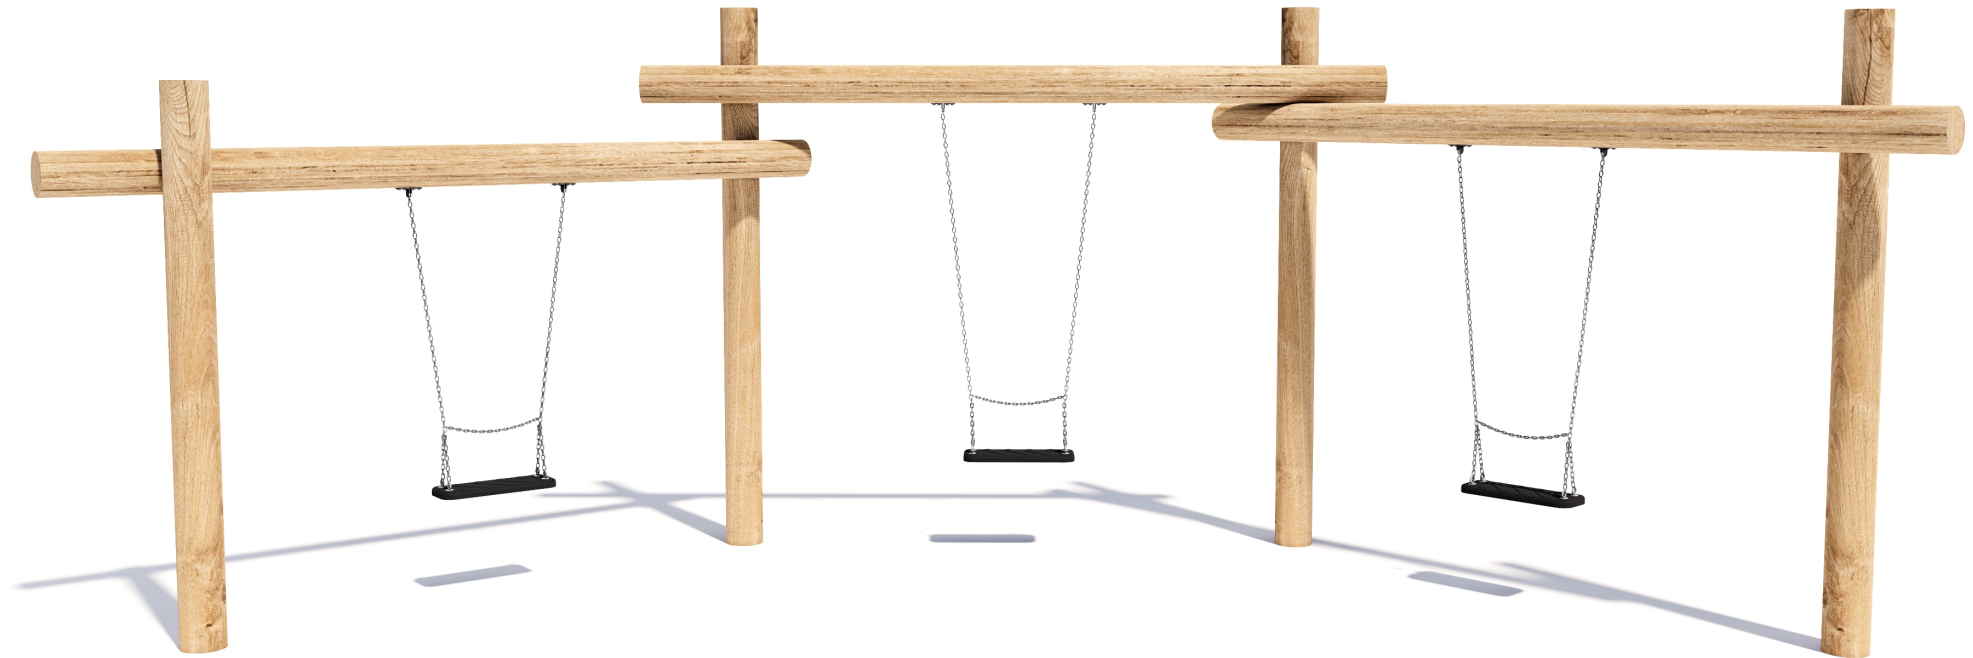

# 3 Bay Log Social Swing

SWG-LOSO 030-3-2.4

3 Seater

CRITICAL  
FALL HEIGHT  
1.5m

TOTAL  
HEIGHT  
2.9m

RECOMMENDED  
SURFACING  
67m<sup>2</sup>

RECOMMENDED  
AGE  
2+

RECOMMENDED  
USERS  
3

## 3 Bay Log Social Swing

SWG-LOSO 030-3-2.4

3 Seater