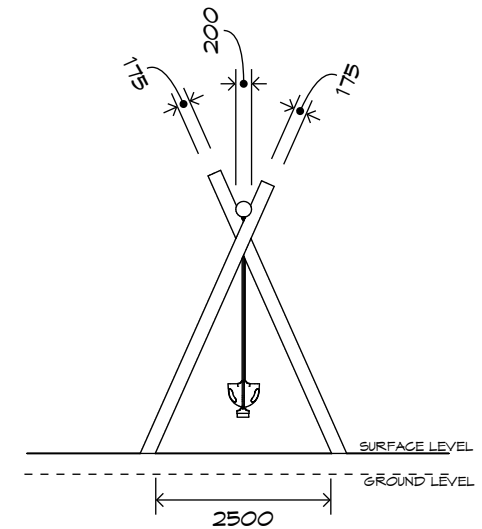

Product Sheet

2 Bay Log Swing

SWG-LO 020-2-3.0

2 Strap | 2 Toddler

CRITICAL
FALL HEIGHT
1.7m

TOTAL
HEIGHT
3.6m

RECOMMENDED
SURFACING
77m²

RECOMMENDED
AGE
2+

RECOMMENDED
USERS
3-6

NZS 5828:2015

Product Sheet

2 Bay Log Swing

SWG-LO 020-2-3.0

2 Strap | 2 Toddler

Product Warranty

Playground Creations warrants its products to be free from defect in materials or workmanship during normal use and installation and in accordance with our specifications.
Full warranty details on request.

On all H5 timber posts and metal components

On structural failure of steel on equipment with forced movement

On roto-molded plastics and high density polyethylene

On all combination rope, net construction, stainless steel chain and shackles

On all other moving parts, swing seats or any other materials not specifically covered already

SURFACING:
RECOMMENDED: 77 m²
EDGING: 36 lm