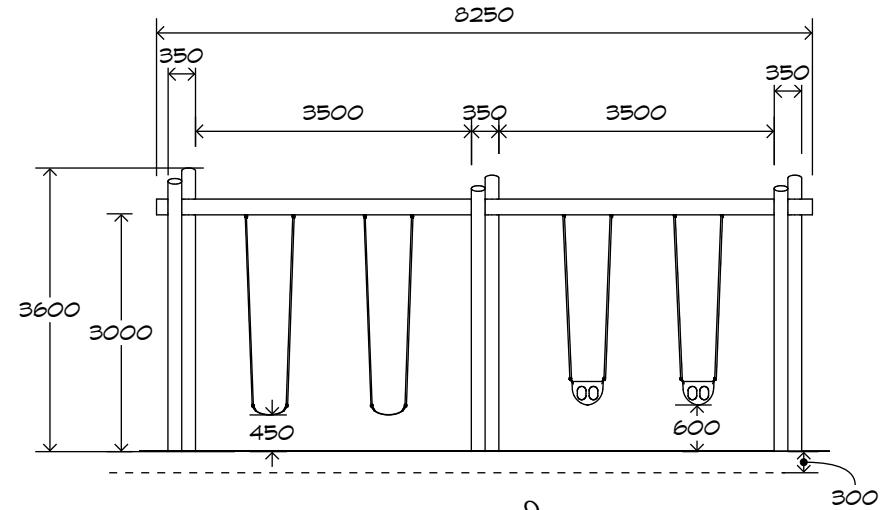

Product Sheet

2 Bay Log Swing

SWG-LO 020-2-3.0

2 Strap | 2 Toddler

CRITICAL
FALL HEIGHT
1.7m

TOTAL
HEIGHT
3.6m

RECOMMENDED
SURFACING
77m²

RECOMMENDED
AGE
2+

RECOMMENDED
USERS
3-6

NZS 5828:2015

Product Sheet

2 Bay Log Swing

SWG-LO 020-2-3.0

2 Strap | 2 Toddler

Product Warranty

Playground Creations warrants its products to be free from defect in materials or workmanship during normal use and installation and in accordance with our specifications.
Full warranty details on request.

On all other moving parts, swing seats or any other materials not specifically covered already

SURFACING:
RECOMMENDED: 77 m²
EDGING: 36 lm