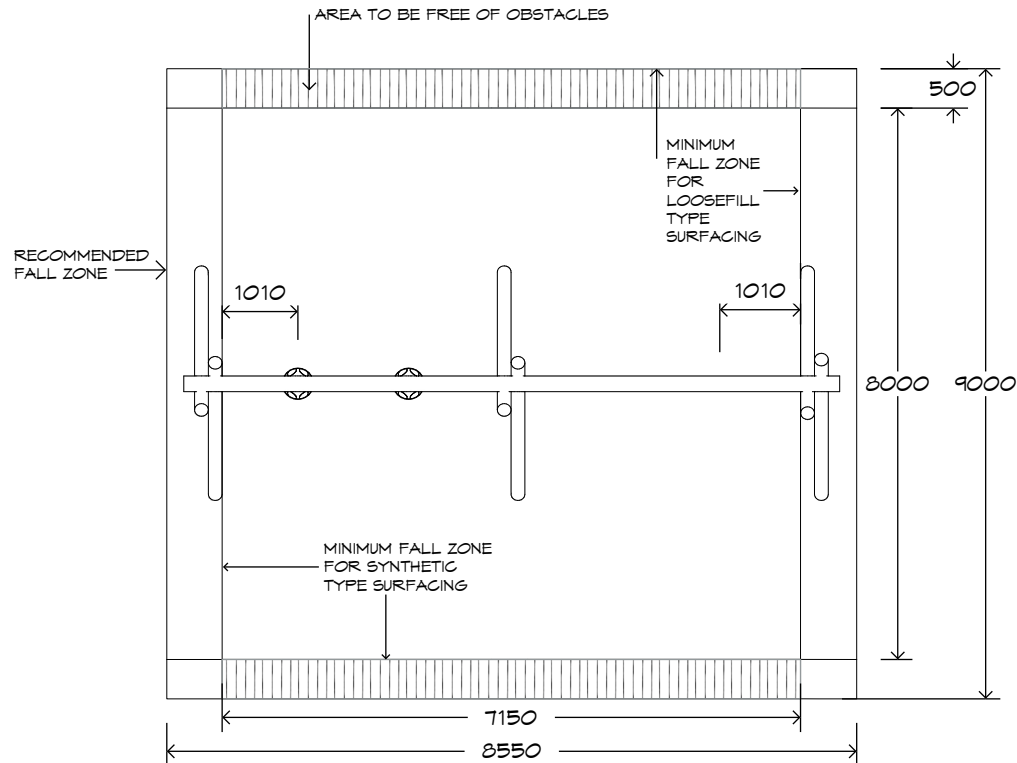

Product Sheet

2 Bay Log Swing

SWG-LO 020-2-3.0

2 Strap | 2 Toddler

CRITICAL
FALL HEIGHT
1.7m

TOTAL
HEIGHT
3.6m

RECOMMENDED
SURFACING
77m²

RECOMMENDED
AGE
2+

RECOMMENDED
USERS
3-6

NZS 5828:2015

Product Sheet

2 Bay Log Swing

SWG-LO 020-2-3.0

2 Strap | 2 Toddler

Product Warranty

Playground Creations warrants its products to be free from defect in materials or workmanship during normal use and installation and in accordance with our specifications.
Full warranty details on request.

On all other moving parts, swing seats or any other materials not specifically covered already

SURFACING:
RECOMMENDED: 77 m²
EDGING: 36 lm