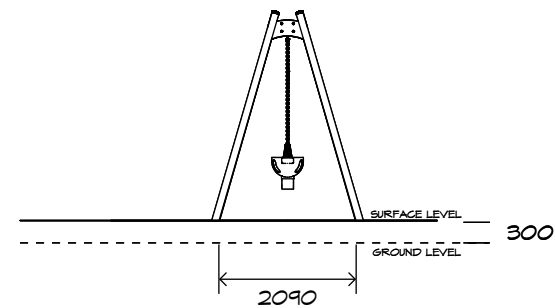

Product Sheet

2 Bay Steel Swing

SWG-ST 020-2-2.4

2 Toddler | 2 Strap

playground
creations
creating play for everyday!

CRITICAL
FALL HEIGHT
1.5m

TOTAL
HEIGHT
2.6m

RECOMMENDED
SURFACING
58 m²

Artist impression only

Product Sheet

2 Bay Steel Swing

SWG-ST 020-2-2.4

2 Toddler | 2 Strap

Product Warranty

Playground Creations warrants its products to be free from defect in materials or workmanship during normal use and installation and in accordance with our specifications.