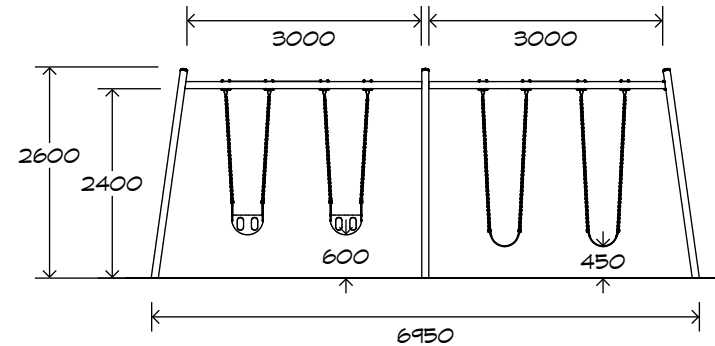

Product Sheet

2 Bay Steel Swing

SWG-ST 020-2-2.4

2 Toddler | 2 Strap

playground
creations
creating play for everyday!

CRITICAL
FALL HEIGHT
1.5m

TOTAL
HEIGHT
2.6m

RECOMMENDED
SURFACING
58 m²

Artist impression only

Product Sheet

2 Bay Steel Swing

SWG-ST 020-2-2.4

2 Toddler | 2 Strap

Product Warranty

Playground Creations warrants its products to be free from defect in materials or workmanship during normal use and installation and in accordance with our specifications.