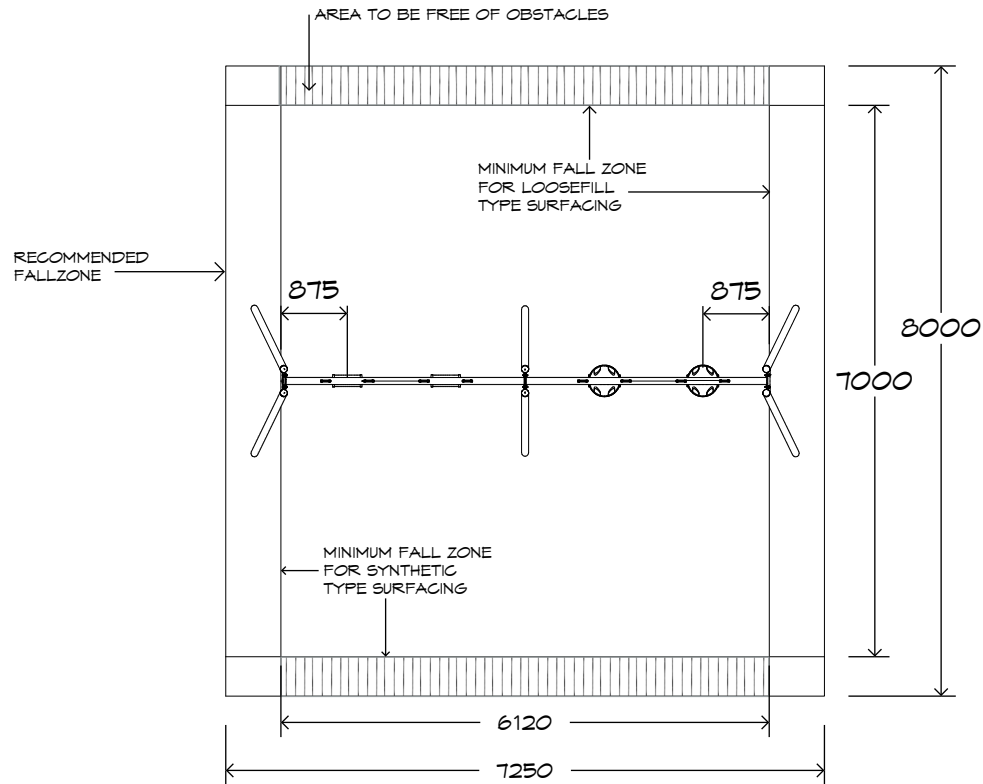

Product Sheet

2 Bay Steel Swing

SWG-ST 020-2-2.4

2 Toddler | 2 Strap

playground
creations
creating play for everyday!

CRITICAL
FALL HEIGHT
1.5m

TOTAL
HEIGHT
2.6m

RECOMMENDED
SURFACING
58 m²

Artist impression only

Product Sheet

2 Bay Steel Swing

SWG-ST 020-2-2.4

2 Toddler | 2 Strap

Product Warranty

Playground Creations warrants its products to be free from defect in materials or workmanship during normal use and installation and in accordance with our specifications.