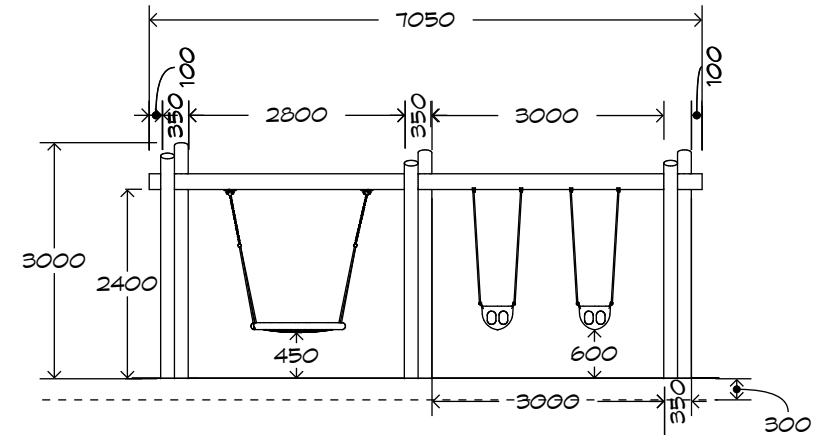

Product Sheet

2 Bay Log Swing

SWG-LO 024-2-2.4

1 Basket | 2 Toddler

CRITICAL
FALL HEIGHT
1.5m

TOTAL
HEIGHT
3.0m

RECOMMENDED
SURFACING
59m²

RECOMMENDED
AGE
2+

RECOMMENDED
USERS
3-6

NZS 5828:2015

Product Sheet

2 Bay Log Swing

SWG-LO 024-2-2.4

1 Basket | 2 Toddler

Product Warranty

Playground Creations warrants its products to be free from defect in materials or workmanship during normal use and installation and in accordance with our specifications.

On HDPE (high density polyethylene) structural failure

On combination rope work and activity nets

On all moving components

SURFACING:
RECOMMENDED: 59 m²
EDGING: 31 lm