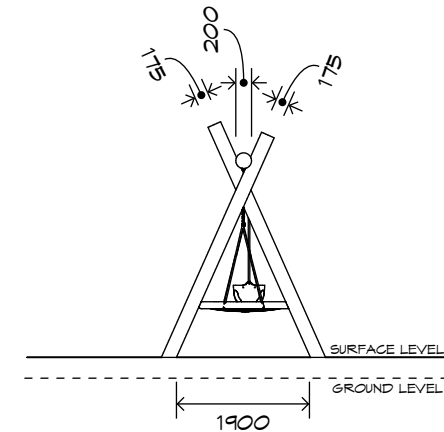

Product Sheet

2 Bay Log Swing

SWG-LO 024-2-2.4

1 Basket | 2 Toddler

CRITICAL
FALL HEIGHT
1.5m

TOTAL
HEIGHT
3.0m

RECOMMENDED
SURFACING
59m²

RECOMMENDED
AGE
2+

RECOMMENDED
USERS
3-6

NZS 5828:2015

Product Sheet

2 Bay Log Swing

SWG-LO 024-2-2.4

1 Basket | 2 Toddler

Product Warranty

Playground Creations warrants its products to be free from defect in materials or workmanship during normal use and installation and in accordance with our specifications.