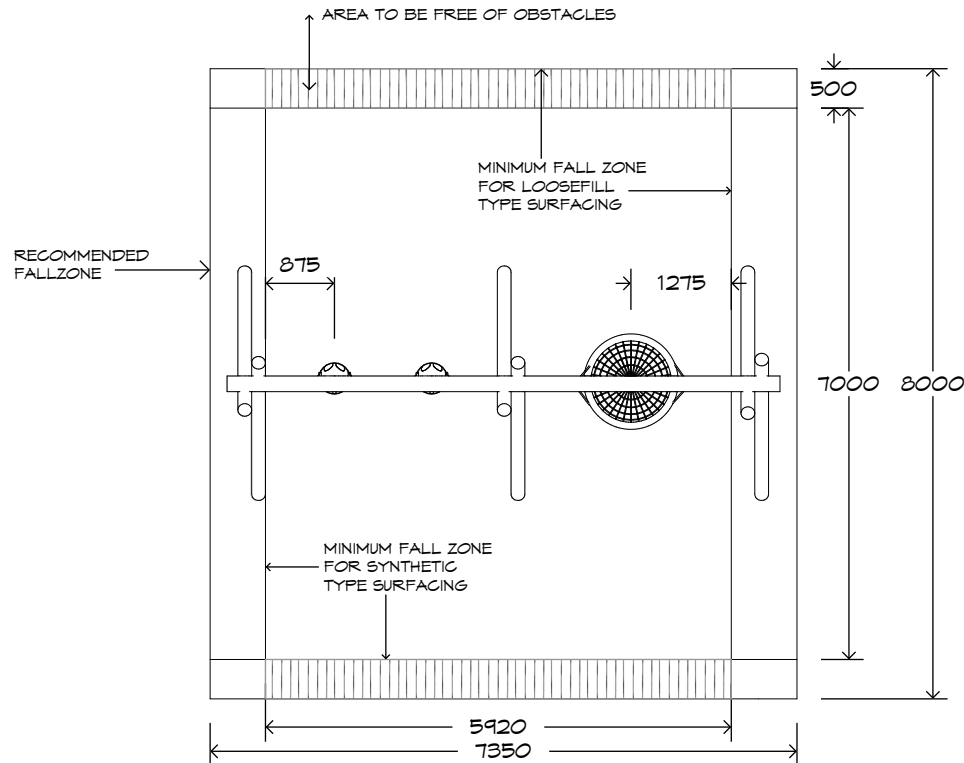

Product Sheet

2 Bay Log Swing

SWG-LO 024-2-2.4

1 Basket | 2 Toddler

CRITICAL
FALL HEIGHT
1.5m

TOTAL
HEIGHT
3.0m

RECOMMENDED
SURFACING
59m²

RECOMMENDED
AGE
2+

RECOMMENDED
USERS
3-6

NZS 5828:2015

Product Sheet

2 Bay Log Swing

SWG-LO 024-2-2.4

1 Basket | 2 Toddler

Product Warranty

Playground Creations warrants its products to be free from defect in materials or workmanship during normal use and installation and in accordance with our specifications.