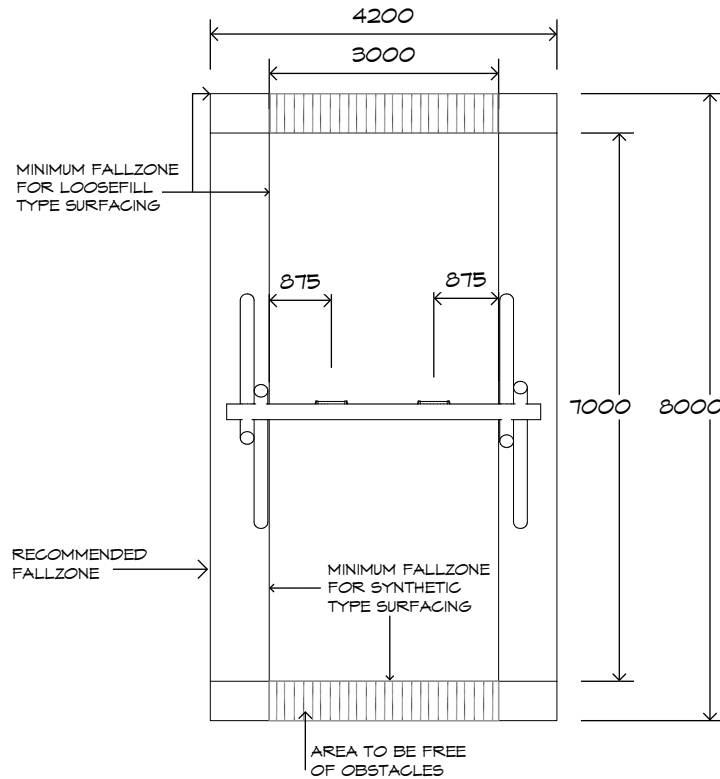

Product Sheet

1 Bay Log Swing

SWG-LO 013-1-2.4

2 Strap

CRITICAL
FALL HEIGHT
1.5m

TOTAL
HEIGHT
3.0m

RECOMMENDED
SURFACING
34m²

RECOMMENDED
AGE
2+

RECOMMENDED
USERS
2

NZS 5828:2015

Product Sheet

1 Bay Log Swing

SWG-LO 013-1-2.4

2 Strap

Product Warranty

Playground Creations warrants its products to be free from defect in materials or workmanship during normal use and installation and in accordance with our specifications.

On HDPE (high density polyethylene) structural failure

On combination rope work and activity nets

On all moving components

SURFACING:
RECOMMENDED: 34 m²
EDGING: 25 lm