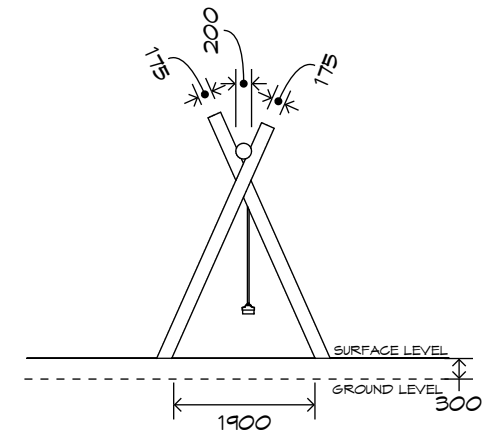

Product Sheet

1 Bay Log Swing

SWG-LO 013-1-2.4

2 Strap

CRITICAL
FALL HEIGHT
1.5m

TOTAL
HEIGHT
3.0m

RECOMMENDED
SURFACING
34m²

RECOMMENDED
AGE
2+

RECOMMENDED
USERS
2

NZS 5828:2015

Product Sheet

1 Bay Log Swing

SWG-LO 013-1-2.4

2 Strap

Product Warranty

Playground Creations warrants its products to be free from defect in materials or workmanship during normal use and installation and in accordance with our specifications.