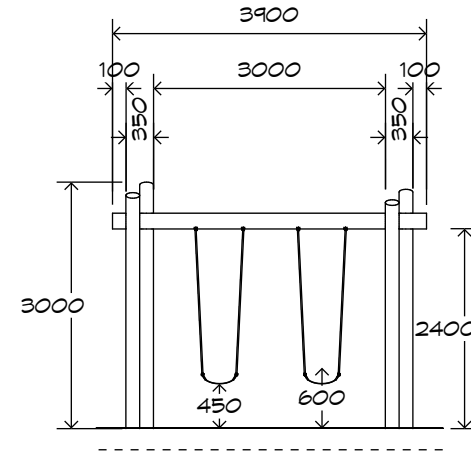

Product Sheet

1 Bay Log Swing

SWG-LO 013-1-2.4

2 Strap

CRITICAL
FALL HEIGHT
1.5m

TOTAL
HEIGHT
3.0m

RECOMMENDED
SURFACING
34m²

RECOMMENDED
AGE
2+

RECOMMENDED
USERS
2

NZS 5828:2015

Product Sheet

1 Bay Log Swing

SWG-LO 013-1-2.4

2 Strap

Product Warranty

Playground Creations warrants its products to be free from defect in materials or workmanship during normal use and installation and in accordance with our specifications.