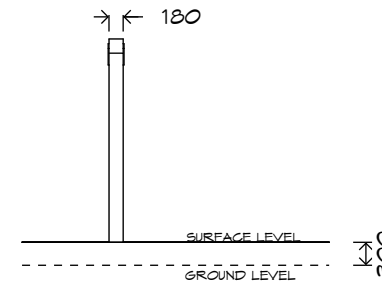

Artist impression only

Product Sheet

1 Bay Laminated Swing

SWG-LAM 013-1-2.4

2 Strap

playground
creations
creating play for everyday!

Product Warranty

Playground Creations warrants its products to be free from defect in materials or workmanship during normal use and installation and in accordance with our specifications.