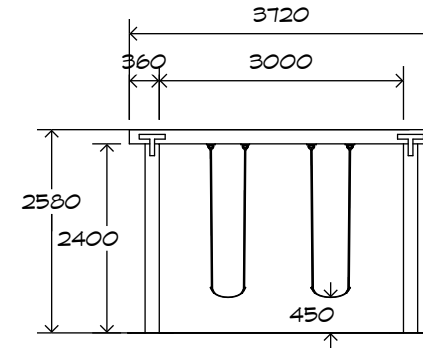

Artist impression only

Product Sheet

1 Bay Laminated Swing

SWG-LAM 013-1-2.4

2 Strap

playground
creations
creating play for everyday!

Product Warranty

Playground Creations warrants its products to be free from defect in materials or workmanship during normal use and installation and in accordance with our specifications.