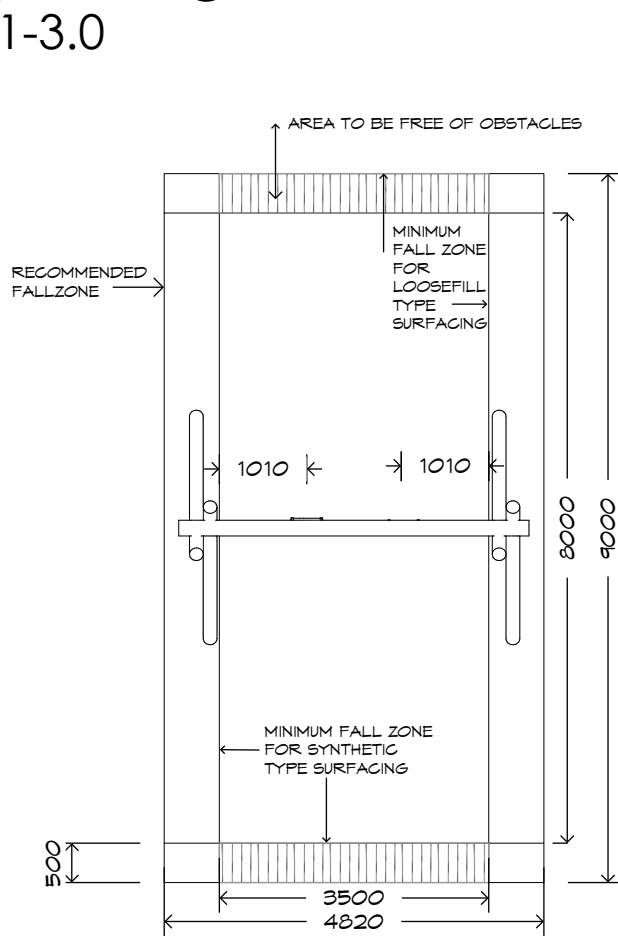

Product Sheet

2 Bay Log Swing

SWG-LO 013-1-3.0

2 Strap

CRITICAL
FALL HEIGHT
1.7m

TOTAL
HEIGHT
3.6m

RECOMMENDED
SURFACING
44m²

RECOMMENDED
AGE
2+

RECOMMENDED
USERS
2

NZS 5828:2015

Product Sheet

2 Bay Log Swing

SWG-LO 013-1-3.0

2 Strap

Product Warranty

Playground Creations warrants its products to be free from defect in materials or workmanship during normal use and installation and in accordance with our specifications.
Full warranty details on request.