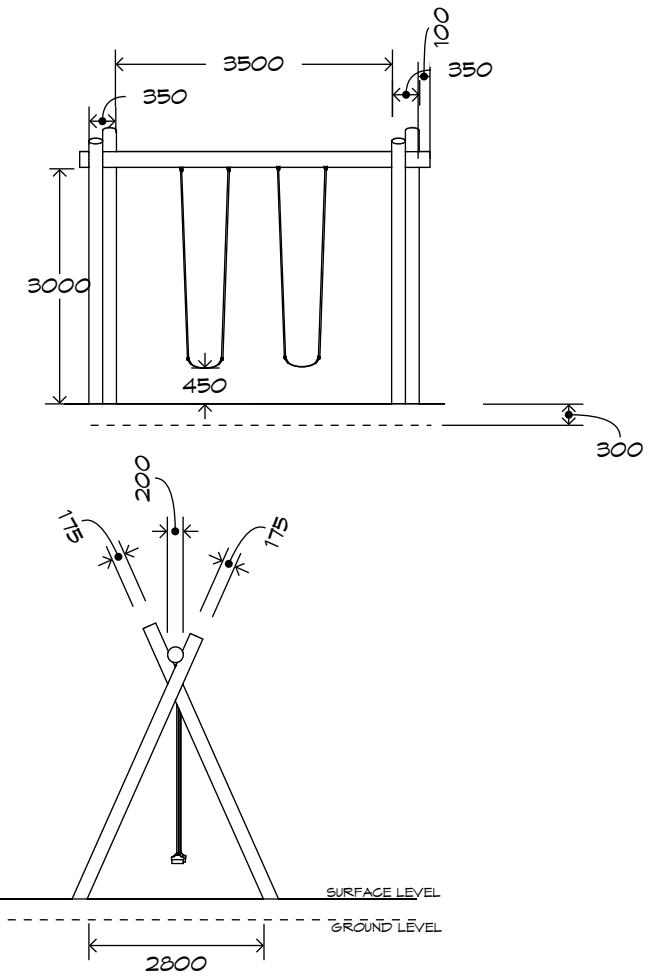

Product Sheet

2 Bay Log Swing

SWG-LO 013-1-3.0

2 Strap

CRITICAL
FALL HEIGHT
1.7m

TOTAL
HEIGHT
3.6m

RECOMMENDED
SURFACING
44m²

RECOMMENDED
AGE
2+

RECOMMENDED
USERS
2

NZS 5828:2015

Product Sheet

2 Bay Log Swing

SWG-LO 013-1-3.0

2 Strap

Product Warranty

Playground Creations warrants its products to be free from defect in materials or workmanship during normal use and installation and in accordance with our specifications.
Full warranty details on request.

On all H5 timber posts and metal components

On structural failure of steel on equipment with forced movement

On roto-molded plastics and high density polyethylene

On all combination rope, net construction, stainless steel chain and shackles

On all other moving parts, swing seats or any other materials not specifically covered already

SURFACING:
RECOMMENDED: 44 m²
EDGING: 28 lm