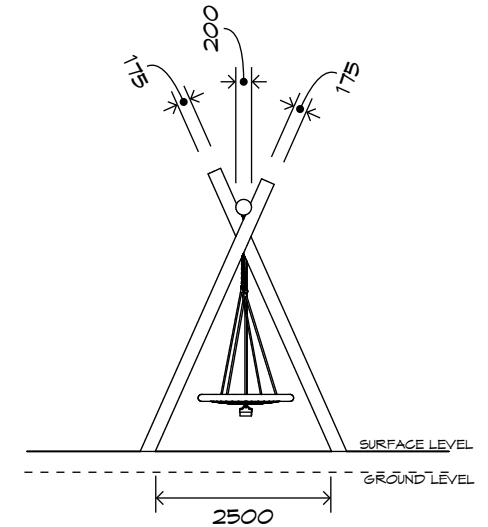

Product Sheet

2 Bay Log Swing

SWG-LO 023-2-3.0

1 Basket | 2 Strap

SURFACING:
RECOMMENDED: 73 m²
EDGING: 35 lm

Product Warranty

Playground Creations warrants its products to be free from defect in materials or workmanship during normal use and installation and in accordance with our specifications. Full warranty details on request.

On all H5 timber posts and metal components

On structural failure of steel on equipment with forced movement

On roto-molded plastics and high density polyethylene

On all combination rope, net construction, stainless steel chain and shackles

On all other moving parts, swing seats or any other materials not specifically covered already

0800 273 283 | info@playgroundcreations.co.nz | playgroundcreations.co.nz

Artist impression only