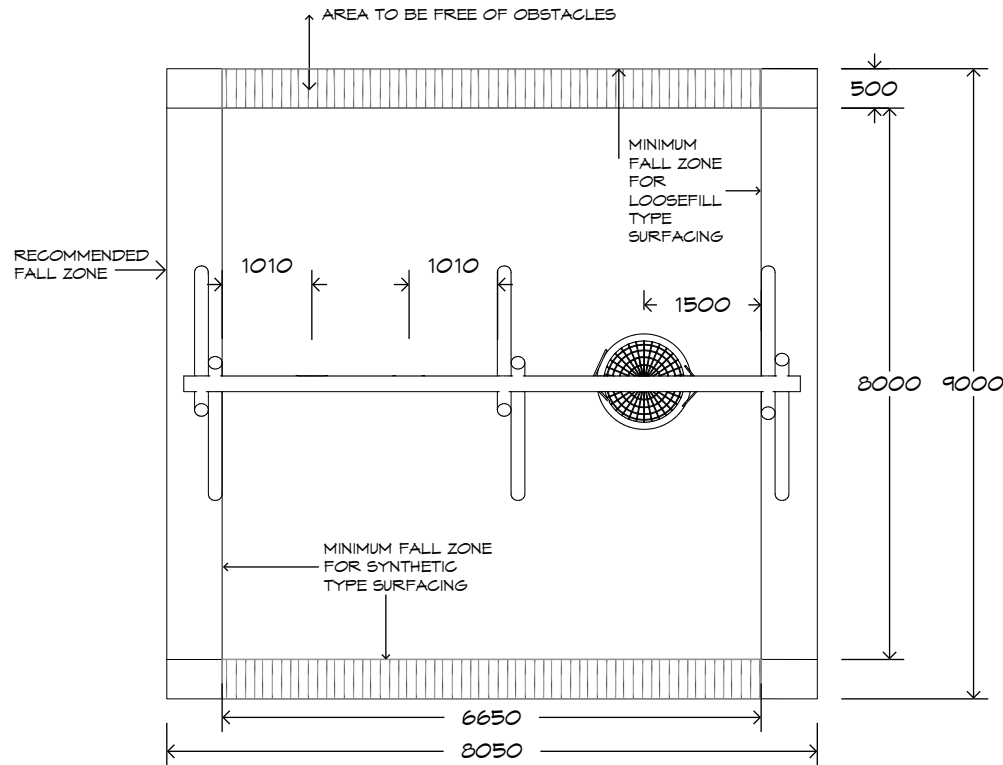

Product Sheet

2 Bay Log Swing

SWG-LO 023-2-3.0

1 Basket | 2 Strap

SURFACING:
RECOMMENDED: 73 m²
EDGING: 35 lm

Product Warranty

Playground Creations warrants its products to be free from defect in materials or workmanship during normal use and installation and in accordance with our specifications. Full warranty details on request.

On all H5 timber posts and metal components

On structural failure of steel on equipment with forced movement

On roto-molded plastics and high density polyethylene

On all combination rope, net construction, stainless steel chain and shackles

On all other moving parts, swing seats or any other materials not specifically covered already

0800 273 283 | info@playgroundcreations.co.nz | playgroundcreations.co.nz

Artist impression only