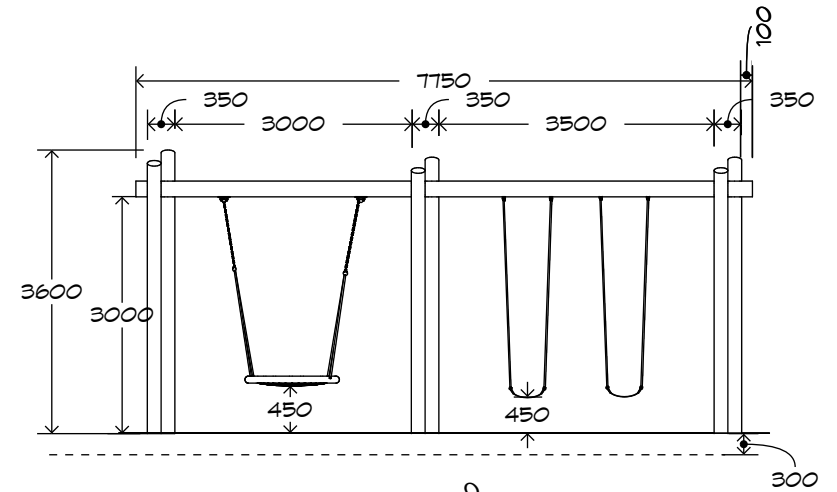

Product Sheet

2 Bay Log Swing

SWG-LO 023-2-3.0

1 Basket | 2 Strap

SURFACING:
RECOMMENDED: 73 m²
EDGING: 35 lm

Product Warranty

Playground Creations warrants its products to be free from defect in materials or workmanship during normal use and installation and in accordance with our specifications. Full warranty details on request.

On all H5 timber posts and metal components

On structural failure of steel on equipment with forced movement

On roto-molded plastics and high density polyethylene

On all combination rope, net construction, stainless steel chain and shackles

On all other moving parts, swing seats or any other materials not specifically covered already

0800 273 283 | info@playgroundcreations.co.nz | playgroundcreations.co.nz

Artist impression only