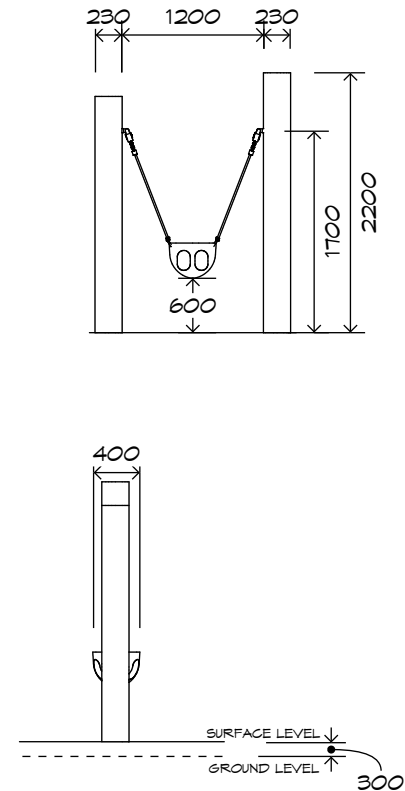

Product Sheet

2 Post Toddler Swing

SWG-PO 001-1-1.7

1 Toddler

Product Warranty

Playground Creations warrants its products to be free from defect in materials or workmanship during normal use and installation and in accordance with our specifications.

Full warranty details on request.

Disclaimer: This should be read in conjunction with the Playground Creations full warranty terms and conditions.

On H5 posts and stainless steel fabricated components

On steel equipment with forced movement

On HDPE (high density polyethylene) structural failure

On combination rope work and activity nets

On all moving components

SURFACING:
RECOMMENDED: 11 m²
EDGING: 16 lm