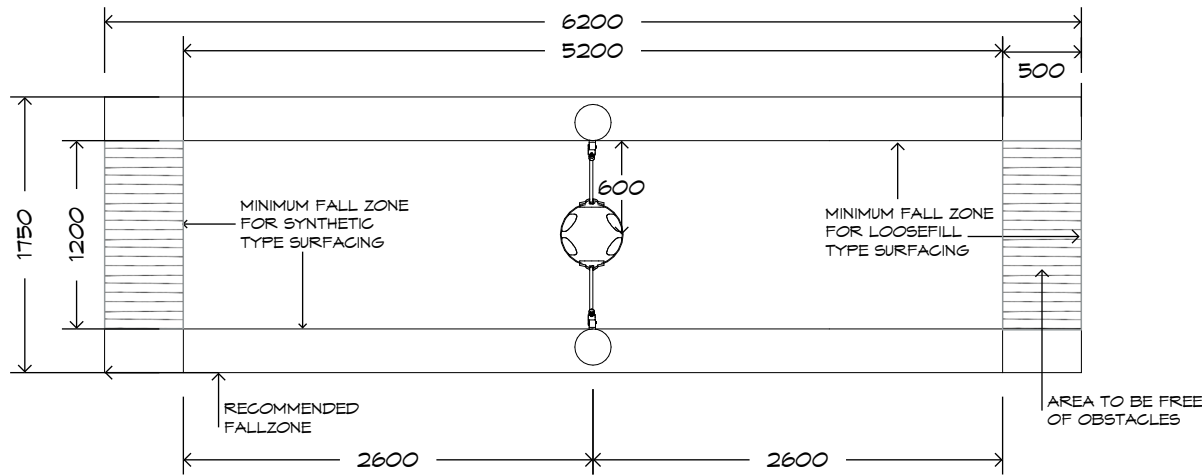

Product Sheet

2 Post Toddler Swing

SWG-PO 001-1-1.7

1 Toddler

Product Warranty

Playground Creations warrants its products to be free from defect in materials or workmanship during normal use and installation and in accordance with our specifications.

Full warranty details on request.

Disclaimer: This should be read in conjunction with the Playground Creations full warranty terms and conditions.

On H5 posts and stainless steel fabricated components

On steel equipment with forced movement

On HDPE (high density polyethylene) structural failure

On combination rope work and activity nets

On all moving components

SURFACING:
RECOMMENDED: 11 m²
EDGING: 16 lm