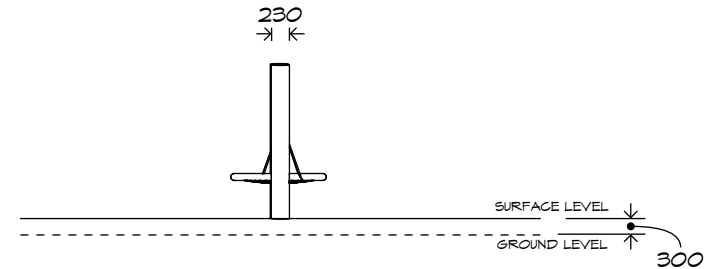

Product Sheet

2 Post Basket Swing

SWG-PO 002-1-1.7

1 Basket

Product Warranty

Playground Creations warrants its products to be free from defect in materials or workmanship during normal use and installation and in accordance with our specifications.

Full warranty details on request.

Disclaimer: This should be read in conjunction with the Playground Creations full warranty terms and conditions.

On H5 posts and stainless steel fabricated components

On steel equipment with forced movement

On HDPE (high density polyethylene) structural failure

On combination rope work and activity nets

On all moving components

SURFACING:
RECOMMENDED: 23 m²
EDGING: 21 lm