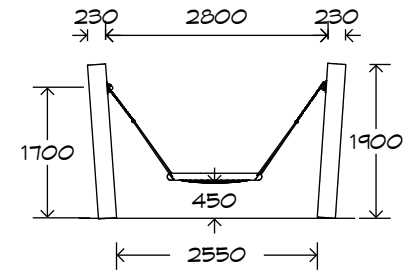

Product Sheet

2 Post Basket Swing

SWG-PO 002-1-1.7

1 Basket

Product Warranty

Playground Creations warrants its products to be free from defect in materials or workmanship during normal use and installation and in accordance with our specifications.

Full warranty details on request.

Disclaimer: This should be read in conjunction with the Playground Creations full warranty terms and conditions.

On H5 posts and stainless steel fabricated components

On steel equipment with forced movement

On HDPE (high density polyethylene) structural failure

On combination rope work and activity nets

On all moving components

SURFACING:
RECOMMENDED: 23 m²
EDGING: 21 lm