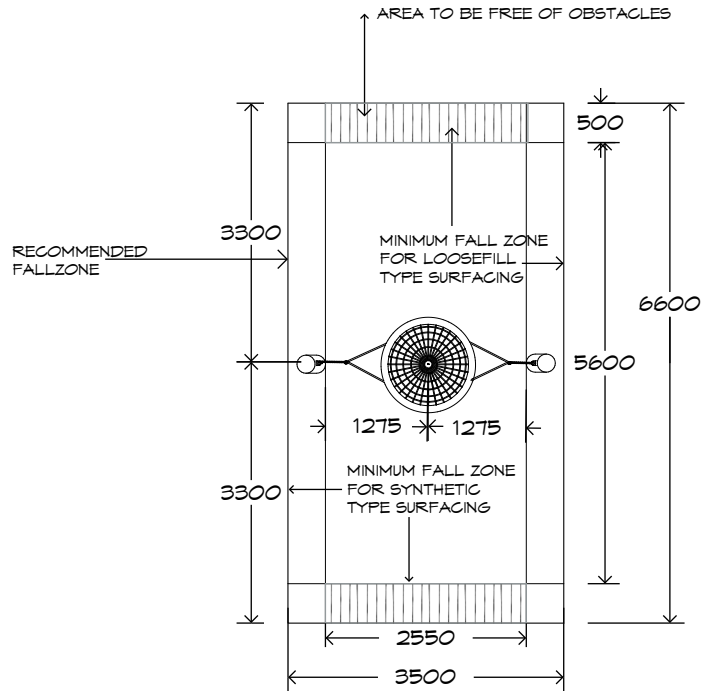

Product Sheet

2 Post Basket Swing

SWG-PO 002-1-1.7

1 Basket

Product Warranty

Playground Creations warrants its products to be free from defect in materials or workmanship during normal use and installation and in accordance with our specifications.

Full warranty details on request.

Disclaimer: This should be read in conjunction with the Playground Creations full warranty terms and conditions.

On H5 posts and stainless steel fabricated components

On steel equipment with forced movement

On HDPE (high density polyethylene) structural failure

On combination rope work and activity nets

On all moving components

SURFACING:
RECOMMENDED: 23 m²
EDGING: 21 lm