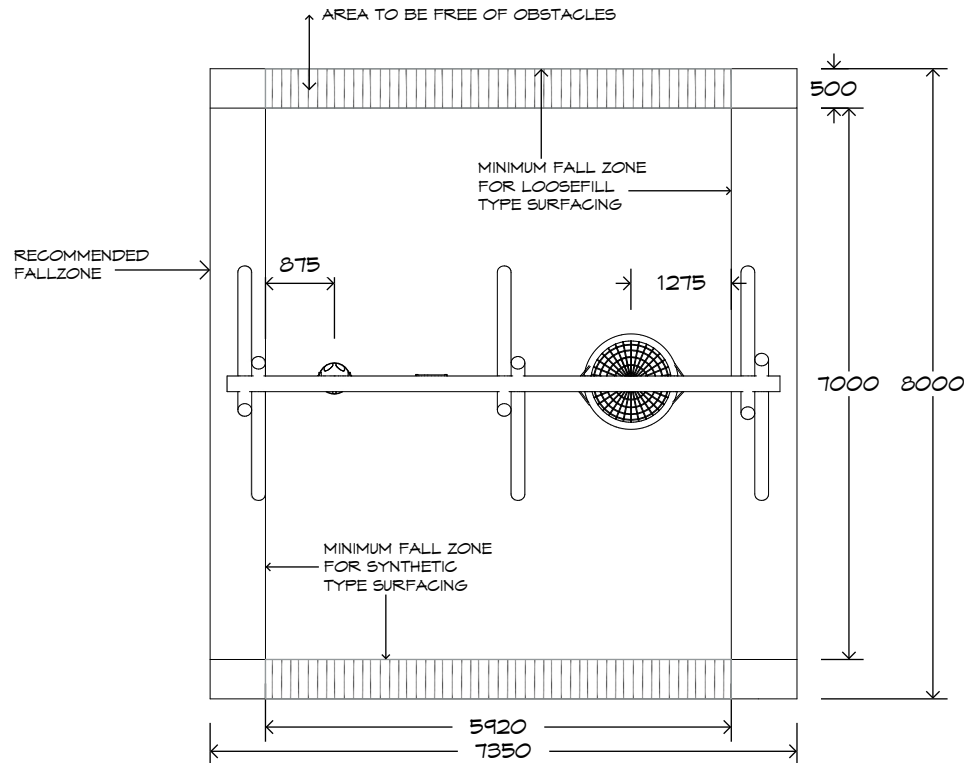

Product Sheet

2 Bay Log Swing

SWG-LO 021-2-2.4

1 Basket | 1 Strap | 1 Toddler

CRITICAL
FALL HEIGHT
1.5m

TOTAL
HEIGHT
3.0m

RECOMMENDED
SURFACING
59m²

RECOMMENDED
AGE
2+

RECOMMENDED
USERS
3-6

NZS 5828:2015

Product Sheet

2 Bay Log Swing

SWG-LO 021-2-2.4

1 Basket | 1 Strap | 1 Toddler

Product Warranty

Playground Creations warrants its products to be free from defect in materials or workmanship during normal use and installation and in accordance with our specifications.