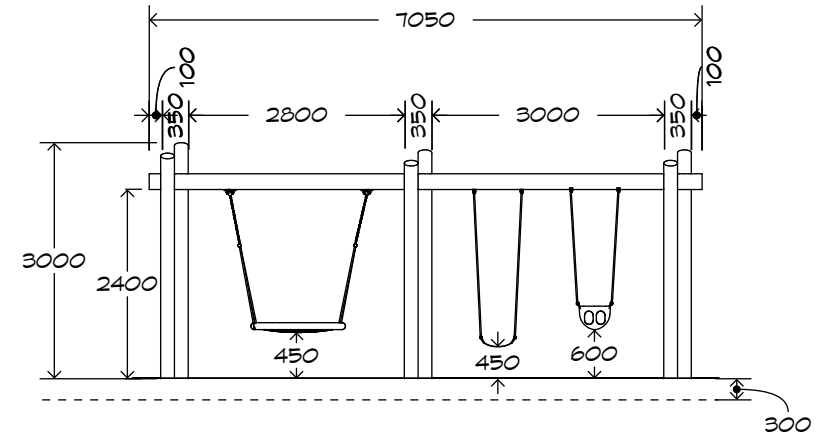

Product Sheet

2 Bay Log Swing

SWG-LO 021-2-2.4

1 Basket | 1 Strap | 1 Toddler

CRITICAL
FALL HEIGHT
1.5m

TOTAL
HEIGHT
3.0m

RECOMMENDED
SURFACING
59m²

RECOMMENDED
AGE
2+

RECOMMENDED
USERS
3-6

NZS 5828:2015

Product Sheet

2 Bay Log Swing

SWG-LO 021-2-2.4

1 Basket | 1 Strap | 1 Toddler

Product Warranty

Playground Creations warrants its products to be free from defect in materials or workmanship during normal use and installation and in accordance with our specifications.

On HDPE (high density polyethylene) structural failure

On combination rope work and activity nets

On all moving components

SURFACING:
RECOMMENDED: 59 m²
EDGING: 31 lm