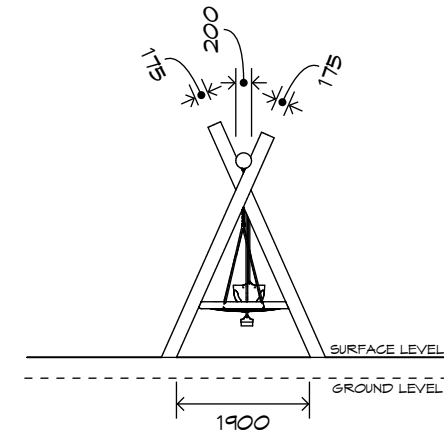

Product Sheet

2 Bay Log Swing

SWG-LO 021-2-2.4

1 Basket | 1 Strap | 1 Toddler

CRITICAL
FALL HEIGHT
1.5m

TOTAL
HEIGHT
3.0m

RECOMMENDED
SURFACING
59m²

RECOMMENDED
AGE
2+

RECOMMENDED
USERS
3-6

NZS 5828:2015

Product Sheet

2 Bay Log Swing

SWG-LO 021-2-2.4

1 Basket | 1 Strap | 1 Toddler

Product Warranty

Playground Creations warrants its products to be free from defect in materials or workmanship during normal use and installation and in accordance with our specifications.