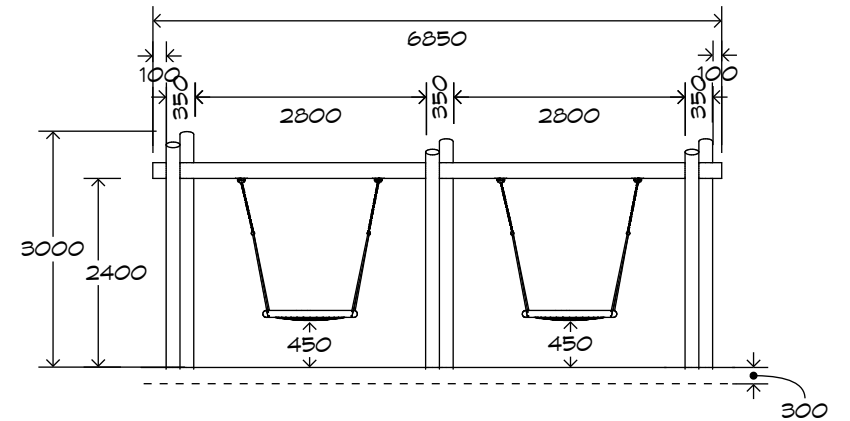

Product Sheet

2 Bay Log Swing

SWG-LO 022-2-2.4

2 Basket

playground
creations
creating play for everyday!

CRITICAL
FALL HEIGHT
1.5m

TOTAL
HEIGHT
3.0m

RECOMMENDED
SURFACING
58m²

Artist impression only

Product Sheet

2 Bay Log Swing

SWG-LO 022-2-2.4

2 Basket

Product Warranty

Playground Creations warrants its products to be free from defect in materials or workmanship during normal use and installation and in accordance with our specifications.