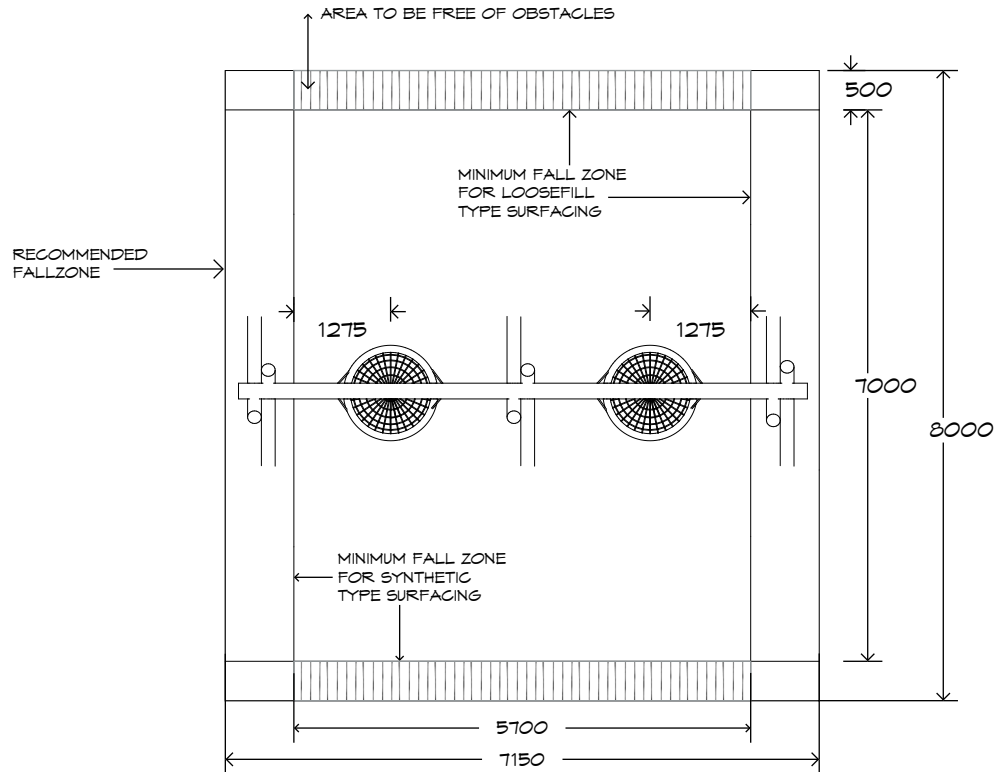

Product Sheet

2 Bay Log Swing

SWG-LO 022-2-2.4

2 Basket

playground
creations
creating play for everyday!

CRITICAL
FALL HEIGHT
1.5m

TOTAL
HEIGHT
3.0m

RECOMMENDED
SURFACING
58m²

Artist impression only

Product Sheet

2 Bay Log Swing

SWG-LO 022-2-2.4

2 Basket

Product Warranty

Playground Creations warrants its products to be free from defect in materials or workmanship during normal use and installation and in accordance with our specifications.