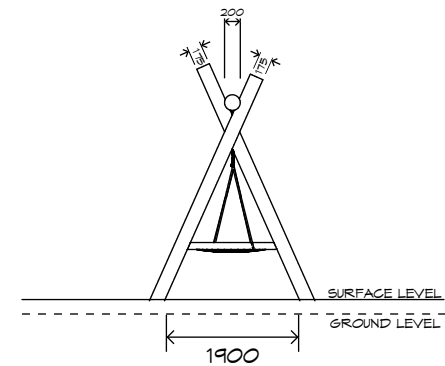

Product Sheet

2 Bay Log Swing

SWG-LO 022-2-2.4

2 Basket

playground
creations
creating play for everyday!

CRITICAL
FALL HEIGHT
1.5m

TOTAL
HEIGHT
3.0m

RECOMMENDED
SURFACING
58m²

Artist impression only

Product Sheet

2 Bay Log Swing

SWG-LO 022-2-2.4

2 Basket

Product Warranty

Playground Creations warrants its products to be free from defect in materials or workmanship during normal use and installation and in accordance with our specifications.