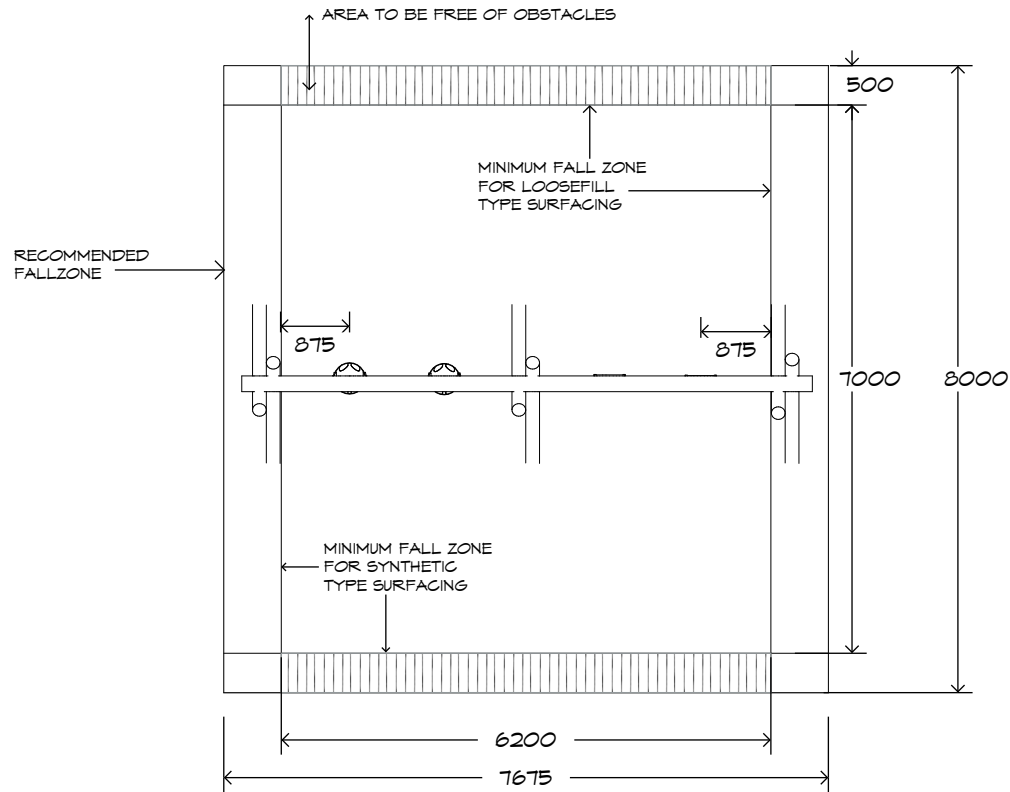

Product Sheet

2 Bay Log Swing

SWG-LO 020-2-2.4

2 Toddler | 2 Strap

CRITICAL
FALL HEIGHT
1.5m

TOTAL
HEIGHT
3.0m

RECOMMENDED
SURFACING
61 m²

RECOMMENDED
AGE
2+

RECOMMENDED
USERS
4

NZS 5828:2015

Product Sheet

2 Bay Log Swing

SWG-LO 020-2-2.4

2 Toddler | 2 Strap

Product Warranty

Playground Creations warrants its products to be free from defect in materials or workmanship during normal use and installation and in accordance with our specifications.