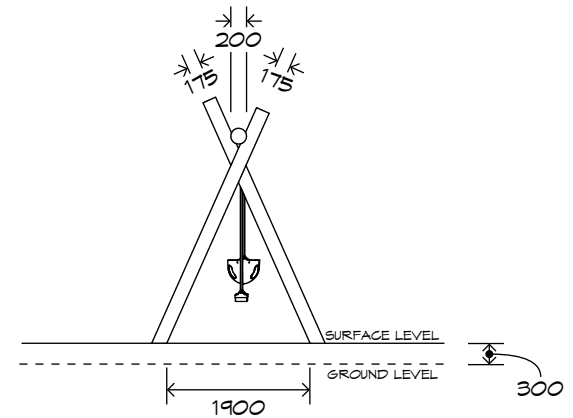

Product Sheet

2 Bay Log Swing

SWG-LO 020-2-2.4

2 Toddler | 2 Strap

CRITICAL
FALL HEIGHT
1.5m

TOTAL
HEIGHT
3.0m

RECOMMENDED
SURFACING
61 m²

RECOMMENDED
AGE
2+

RECOMMENDED
USERS
4

NZS 5828:2015

Product Sheet

2 Bay Log Swing

SWG-LO 020-2-2.4

2 Toddler | 2 Strap

Product Warranty

Playground Creations warrants its products to be free from defect in materials or workmanship during normal use and installation and in accordance with our specifications.