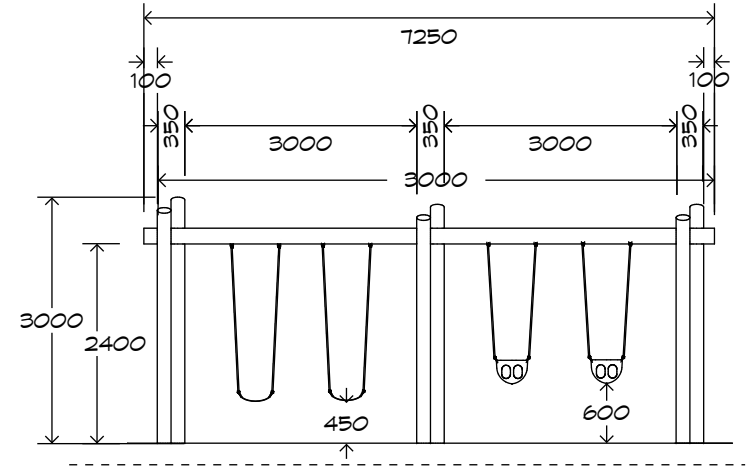

Product Sheet

2 Bay Log Swing

SWG-LO 020-2-2.4

2 Toddler | 2 Strap

CRITICAL
FALL HEIGHT
1.5m

TOTAL
HEIGHT
3.0m

RECOMMENDED
SURFACING
61 m²

RECOMMENDED
AGE
2+

RECOMMENDED
USERS
4

NZS 5828:2015

Product Sheet

2 Bay Log Swing

SWG-LO 020-2-2.4

2 Toddler | 2 Strap

Product Warranty

Playground Creations warrants its products to be free from defect in materials or workmanship during normal use and installation and in accordance with our specifications.