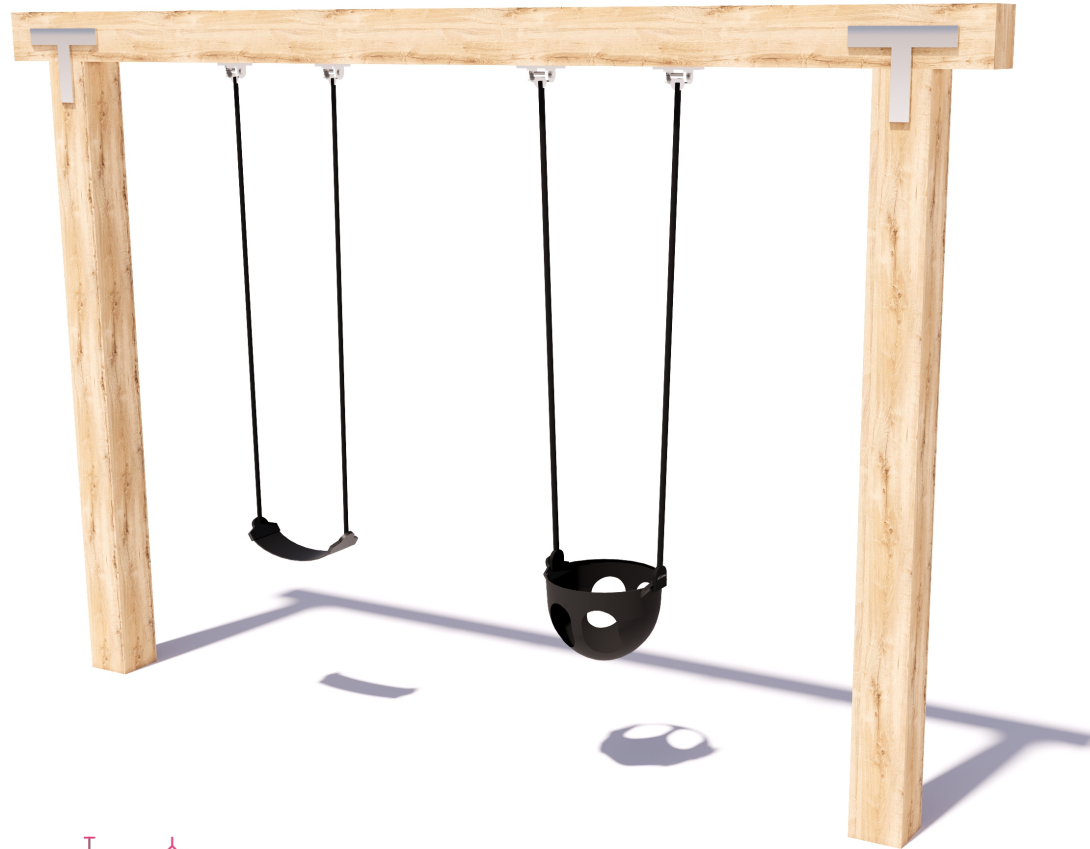

Product Sheet

1 Bay Laminated Swing

SWG-LAM 010-1-2.4

1 Strap | 1 Toddler

playground
creations
creating play for everyday!

CRITICAL
FALL HEIGHT
1.5m

TOTAL
HEIGHT
2.58m

RECOMMENDED
SURFACING
34m²

RECOMMENDED
AGE
2+

RECOMMENDED
USERS
2

NZS 5828:2015

0800 273 283 | info@playgroundcreations.co.nz | playgroundcreations.co.nz

Artist impression only