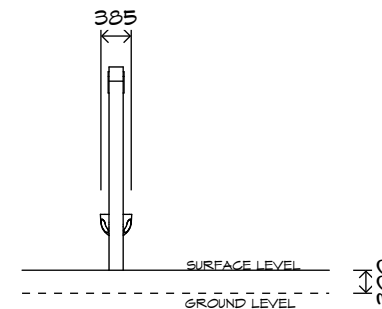

Product Sheet

1 Bay Laminated Swing

SWG-LAM 010-1-2.4

1 Strap | 1 Toddler

Product Warranty

Playground Creations warrants its products to be free from defect in materials or workmanship during normal use and installation and in accordance with our specifications.

Full warranty details on request.

Disclaimer: This should be read in conjunction with the Playground Creations full warranty terms and conditions.

On H5 posts and stainless steel fabricated components

On steel equipment with forced movement

On HDPE (high density polyethylene) structural failure

On combination rope work and activity nets

On all moving components

SURFACING:
RECOMMENDED: 34 m²
EDGING: 25 lm