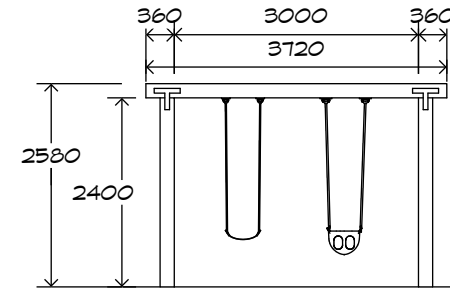

Product Sheet

1 Bay Laminated Swing

SWG-LAM 010-1-2.4

1 Strap | 1 Toddler

Product Warranty

Playground Creations warrants its products to be free from defect in materials or workmanship during normal use and installation and in accordance with our specifications.

Full warranty details on request.

Disclaimer: This should be read in conjunction with the Playground Creations full warranty terms and conditions.

On H5 posts and stainless steel fabricated components

On steel equipment with forced movement

On HDPE (high density polyethylene) structural failure

On combination rope work and activity nets

On all moving components

SURFACING:
RECOMMENDED: 34 m²
EDGING: 25 lm