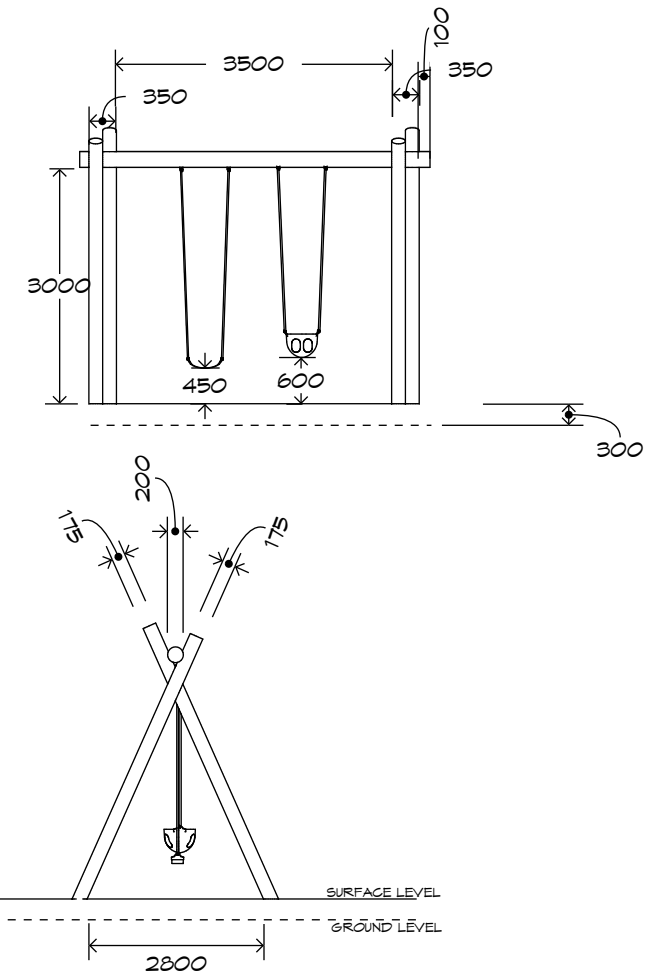

Product Sheet

2 Bay Log Swing

SWG-LO 010-1-3.0

1 Strap | 1 Toddler

Product Warranty

Playground Creations warrants its products to be free from defect in materials or workmanship during normal use and installation and in accordance with our specifications.
Full warranty details on request.

On all H5 timber posts and metal components

On structural failure of steel on equipment with forced movement

On roto-molded plastics and high density polyethylene

On all combination rope, net construction, stainless steel chain and shackles

On all other moving parts, swing seats or any other materials not specifically covered already

SURFACING:
RECOMMENDED: 44 m²
EDGING: 28 lm