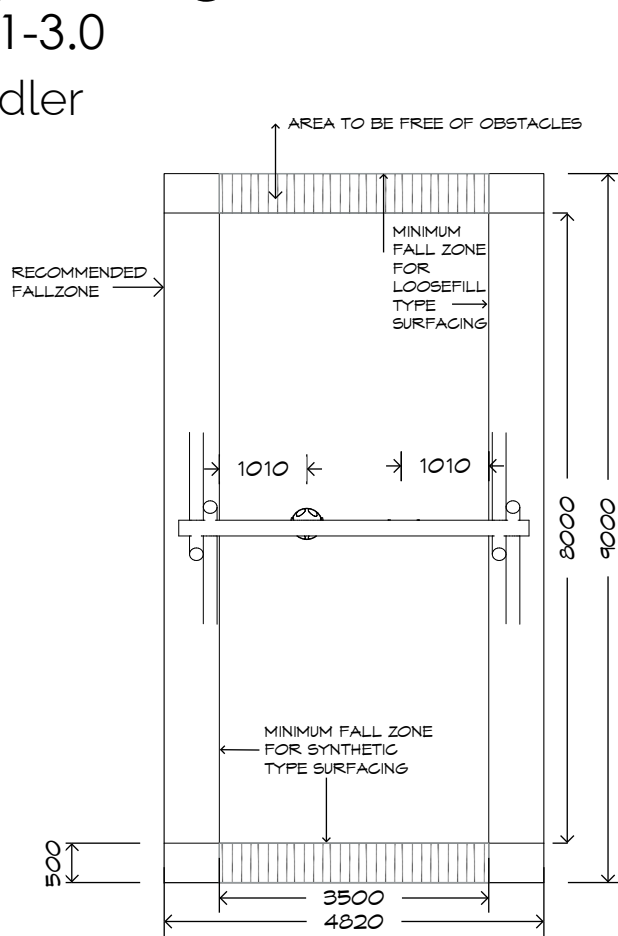

Product Sheet

2 Bay Log Swing

SWG-LO 010-1-3.0

1 Strap | 1 Toddler

Product Warranty

Playground Creations warrants its products to be free from defect in materials or workmanship during normal use and installation and in accordance with our specifications.
Full warranty details on request.

On all H5 timber posts and metal components

On structural failure of steel on equipment with forced movement

On roto-molded plastics and high density polyethylene

On all combination rope, net construction, stainless steel chain and shackles

On all other moving parts, swing seats or any other materials not specifically covered already

SURFACING:
RECOMMENDED: 44 m²
EDGING: 28 lm