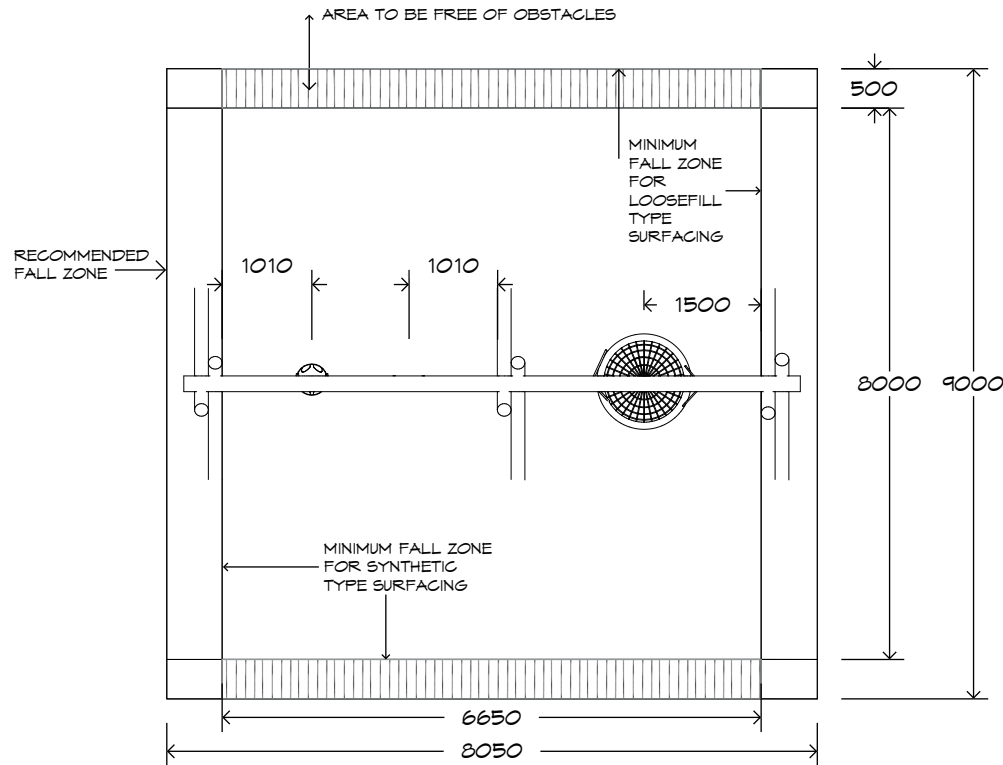

Product Sheet

2 Bay Log Swing

SWG-LO 021-2-3.0

1 Basket | 1 Strap | 1 Toddler

CRITICAL
FALL HEIGHT
1.7m

TOTAL
HEIGHT
3.6m

RECOMMENDED
SURFACING
73m²

RECOMMENDED
AGE
2+

RECOMMENDED
USERS
3-6

NZS 5828:2015

Product Sheet

2 Bay Log Swing

SWG-LO 021-2-3.0

1 Basket | 1 Strap | 1 Toddler

SURFACING:
RECOMMENDED: 73 m²
EDGING: 35 lm

Product Warranty