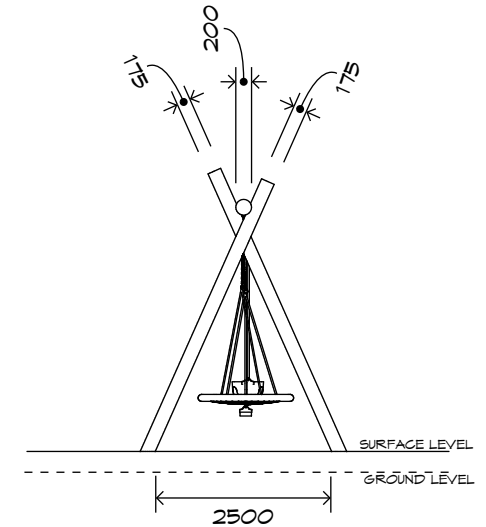

Product Sheet

2 Bay Log Swing

SWG-LO 021-2-3.0

1 Basket | 1 Strap | 1 Toddler

CRITICAL
FALL HEIGHT
1.7m

TOTAL
HEIGHT
3.6m

RECOMMENDED
SURFACING
73m²

RECOMMENDED
AGE
2+

RECOMMENDED
USERS
3-6

NZS 5828:2015

Product Sheet

2 Bay Log Swing

SWG-LO 021-2-3.0

1 Basket | 1 Strap | 1 Toddler

SURFACING:
RECOMMENDED: 73 m²
EDGING: 35 lm

Product Warranty