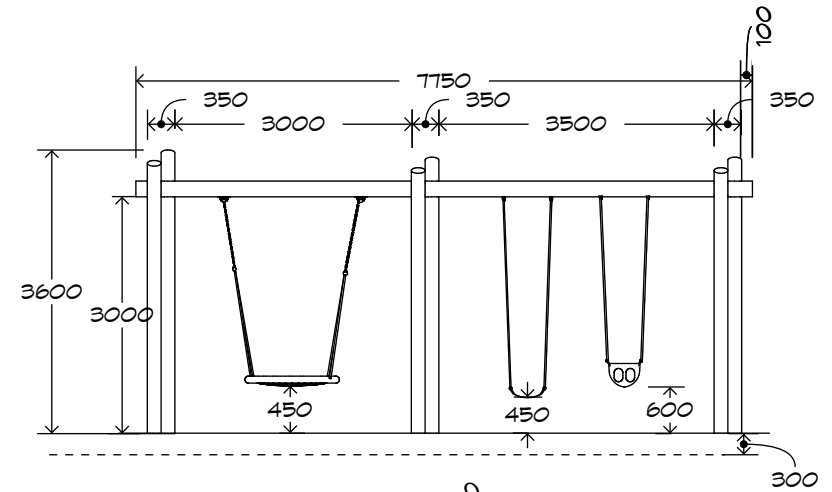

Product Sheet

2 Bay Log Swing

SWG-LO 021-2-3.0

1 Basket | 1 Strap | 1 Toddler

CRITICAL
FALL HEIGHT
1.7m

TOTAL
HEIGHT
3.6m

RECOMMENDED
SURFACING
73m²

RECOMMENDED
AGE
2+

RECOMMENDED
USERS
3-6

NZS 5828:2015

Product Sheet

2 Bay Log Swing

SWG-LO 021-2-3.0

1 Basket | 1 Strap | 1 Toddler

SURFACING:
RECOMMENDED: 73 m²
EDGING: 35 lm

Product Warranty