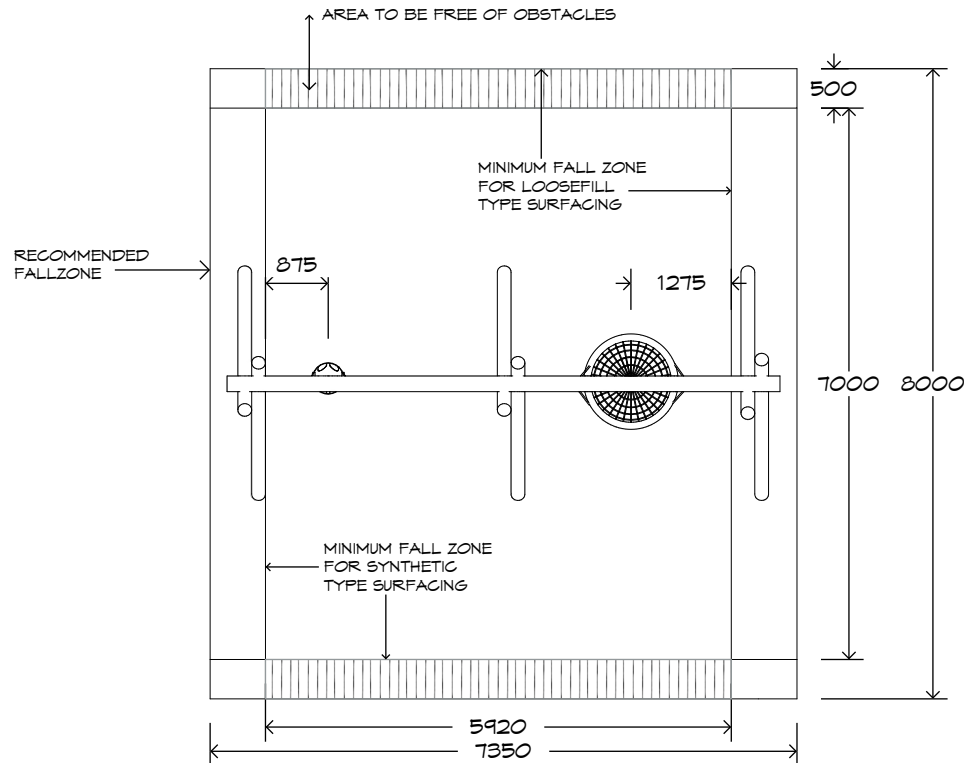

Product Sheet

2 Bay Log Swing

SWG-LO 027-2-2.4

1 Basket | 1 Single Rope | 1 Toddler

CRITICAL
FALL HEIGHT
1.5m

TOTAL
HEIGHT
3.0m

RECOMMENDED
SURFACING
59m²

RECOMMENDED
AGE
2+

RECOMMENDED
USERS
3-6

NZS 5828:2015

Product Sheet

2 Bay Log Swing

SWG-LO 027-2-2.4

1 Basket | 1 Single Rope | 1 Toddler

Product Warranty

Playground Creations warrants its products to be free from defect in materials or workmanship during normal use and installation and in accordance with our specifications.