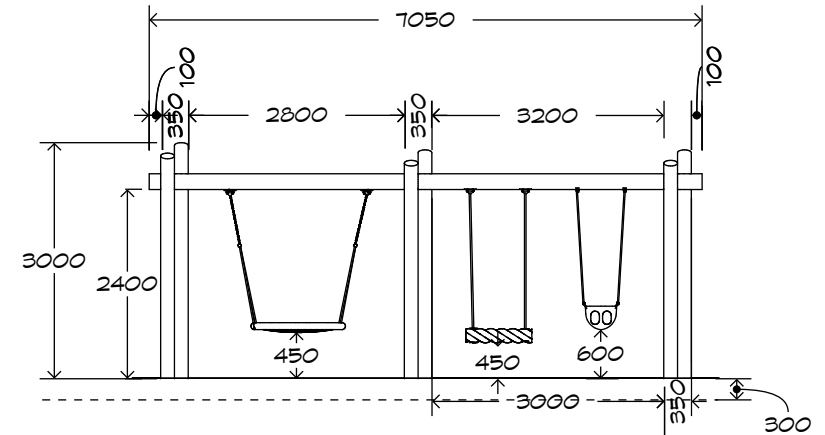

Product Sheet

2 Bay Log Swing

SWG-LO 027-2-2.4

1 Basket | 1 Single Rope | 1 Toddler

CRITICAL
FALL HEIGHT
1.5m

TOTAL
HEIGHT
3.0m

RECOMMENDED
SURFACING
59m²

RECOMMENDED
AGE
2+

RECOMMENDED
USERS
3-6

NZS 5828:2015

Product Sheet

2 Bay Log Swing

SWG-LO 027-2-2.4

1 Basket | 1 Single Rope | 1 Toddler

Product Warranty

Playground Creations warrants its products to be free from defect in materials or workmanship during normal use and installation and in accordance with our specifications.