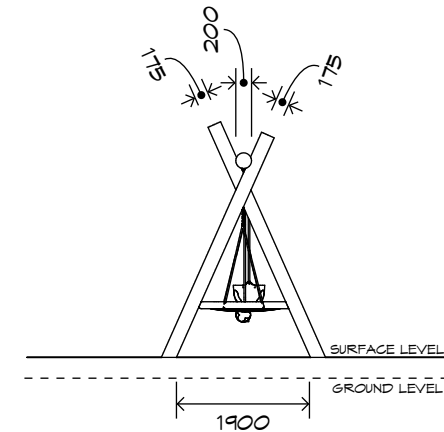

Product Sheet

2 Bay Log Swing

SWG-LO 027-2-2.4

1 Basket | 1 Single Rope | 1 Toddler

CRITICAL
FALL HEIGHT
1.5m

TOTAL
HEIGHT
3.0m

RECOMMENDED
SURFACING
59m²

RECOMMENDED
AGE
2+

RECOMMENDED
USERS
3-6

NZS 5828:2015

Product Sheet

2 Bay Log Swing

SWG-LO 027-2-2.4

1 Basket | 1 Single Rope | 1 Toddler

Product Warranty

Playground Creations warrants its products to be free from defect in materials or workmanship during normal use and installation and in accordance with our specifications.