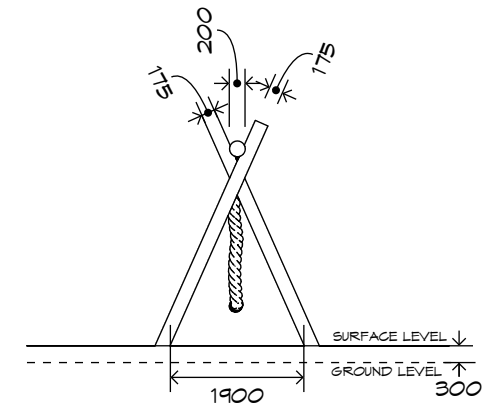

Product Sheet

1 Bay Log Swing

SWG-LO 015-1-2.4

1 Tarzan

playground
creations
creating play for everyday!

CRITICAL
FALL HEIGHT
1.5m

TOTAL
HEIGHT
3.0m

RECOMMENDED
SURFACING
32m²

Artist impression only

Product Sheet

1 Bay Log Swing

SWG-LO 015-1-2.4

1 Tarzan

Product Warranty

Playground Creations warrants its products to be free from defect in materials or workmanship during normal use and installation and in accordance with our specifications.