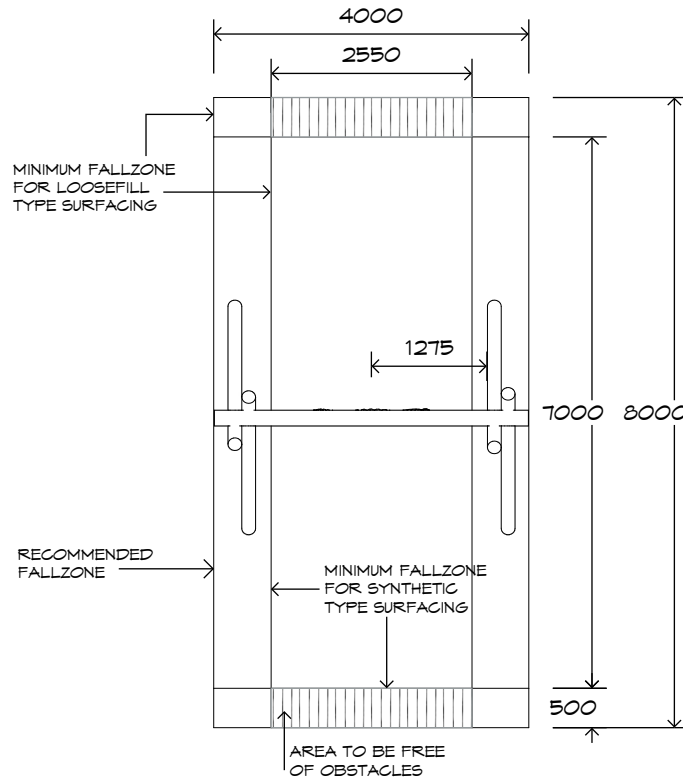

Artist impression only

Product Sheet

1 Bay Log Swing

SWG-LO 015-1-2.4

1 Tarzan

Product Warranty

Playground Creations warrants its products to be free from defect in materials or workmanship during normal use and installation and in accordance with our specifications.