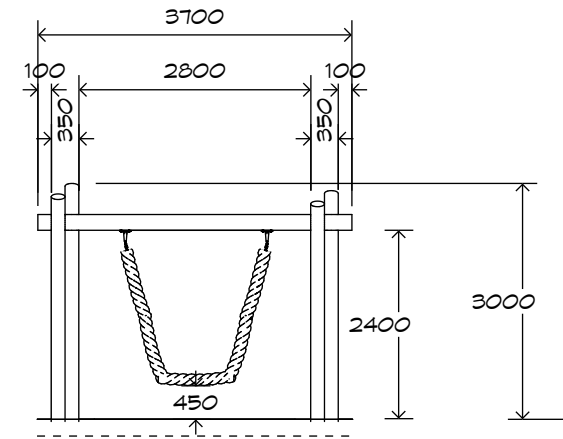

Product Sheet

1 Bay Log Swing

SWG-LO 015-1-2.4

1 Tarzan

Product Warranty

Playground Creations warrants its products to be free from defect in materials or workmanship during normal use and installation and in accordance with our specifications.

Full warranty details on request.

Disclaimer: This should be read in conjunction with the Playground Creations full warranty terms and conditions.

On H5 posts and stainless steel fabricated components

On steel equipment with forced movement

On HDPE (high density polyethylene) structural failure

On combination rope work and activity nets

On all moving components

SURFACING:
RECOMMENDED: 32 m²
EDGING: 24lm