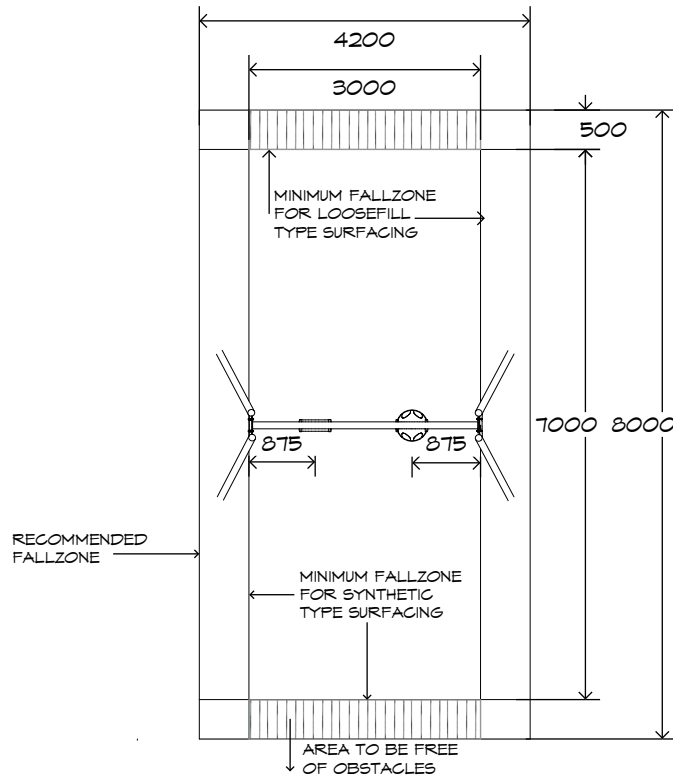

Product Sheet

1 Bay Steel Swing

SWG-ST 010-1-2.4

1 Toddler | 1 Strap

playground
creations
creating play for everyday!

CRITICAL
FALL HEIGHT
1.5m

TOTAL
HEIGHT
2.6m

RECOMMENDED
SURFACING
34m²

Artist impression only

Product Sheet

1 Bay Steel Swing

SWG-ST 010-1-2.4

1 Toddler | 1 Strap

Product Warranty

Playground Creations warrants its products to be free from defect in materials or workmanship during normal use and installation and in accordance with our specifications.