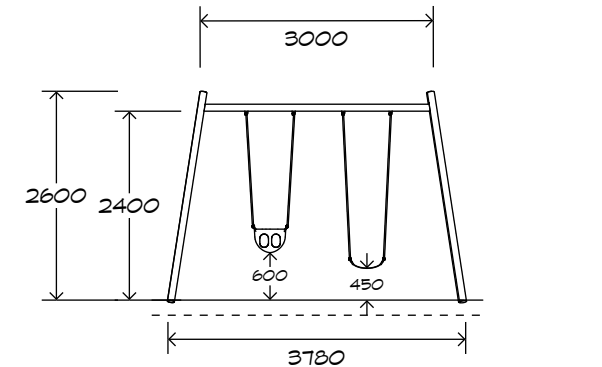

Product Sheet

1 Bay Steel Swing

SWG-ST 010-1-2.4

1 Toddler | 1 Strap

playground
creations
creating play for everyday!

CRITICAL
FALL HEIGHT
1.5m

TOTAL
HEIGHT
2.6m

RECOMMENDED
SURFACING
34m²

Artist impression only

Product Sheet

1 Bay Steel Swing

SWG-ST 010-1-2.4

1 Toddler | 1 Strap

Product Warranty

Playground Creations warrants its products to be free from defect in materials or workmanship during normal use and installation and in accordance with our specifications.