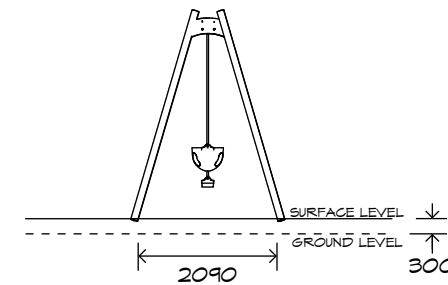

Product Sheet

1 Bay Steel Swing

SWG-ST 010-1-2.4

1 Toddler | 1 Strap

playground
creations
creating play for everyday!

CRITICAL
FALL HEIGHT
1.5m

TOTAL
HEIGHT
2.6m

RECOMMENDED
SURFACING
34m²

Artist impression only

Product Sheet

1 Bay Steel Swing

SWG-ST 010-1-2.4

1 Toddler | 1 Strap

Product Warranty

Playground Creations warrants its products to be free from defect in materials or workmanship during normal use and installation and in accordance with our specifications.