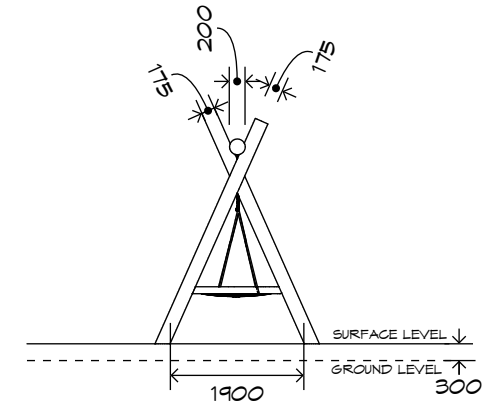

Product Sheet

1 Bay Log Swing

SWG-LO 011-1-2.4

1 Basket

CRITICAL
FALL HEIGHT
1.5m

TOTAL
HEIGHT
3.0m

RECOMMENDED
SURFACING
32m²

RECOMMENDED
AGE
2+

RECOMMENDED
USERS
1-4

NZS 5828:2015

Product Sheet

1 Bay Log Swing

SWG-LO 011-1-2.4

1 Basket

Product Warranty

Playground Creations warrants its products to be free from defect in materials or workmanship during normal use and installation and in accordance with our specifications.