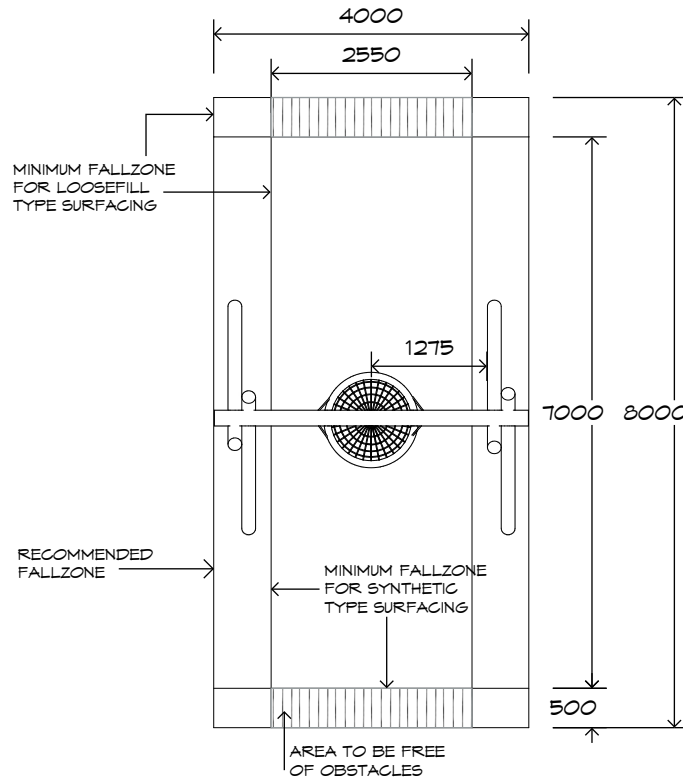

Product Sheet

1 Bay Log Swing

SWG-LO 011-1-2.4

1 Basket

CRITICAL
FALL HEIGHT
1.5m

TOTAL
HEIGHT
3.0m

RECOMMENDED
SURFACING
32m²

RECOMMENDED
AGE
2+

RECOMMENDED
USERS
1-4

NZS 5828:2015

Product Sheet

1 Bay Log Swing

SWG-LO 011-1-2.4

1 Basket

Product Warranty

Playground Creations warrants its products to be free from defect in materials or workmanship during normal use and installation and in accordance with our specifications.