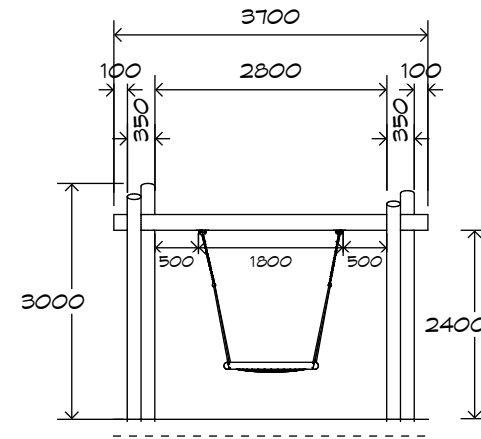

Product Sheet

1 Bay Log Swing

SWG-LO 011-1-2.4

1 Basket

CRITICAL
FALL HEIGHT
1.5m

TOTAL
HEIGHT
3.0m

RECOMMENDED
SURFACING
32m²

RECOMMENDED
AGE
2+

RECOMMENDED
USERS
1-4

NZS 5828:2015

Product Sheet

1 Bay Log Swing

SWG-LO 011-1-2.4

1 Basket

Product Warranty

Playground Creations warrants its products to be free from defect in materials or workmanship during normal use and installation and in accordance with our specifications.