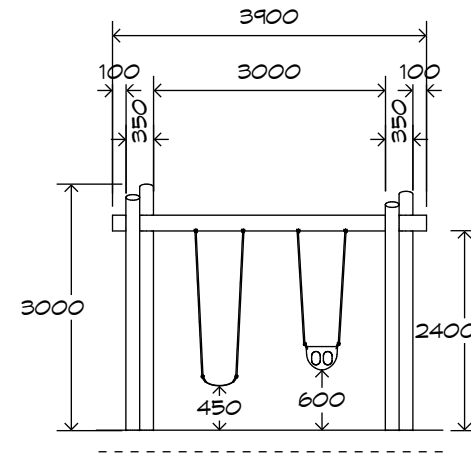

Product Sheet

1 Bay Log Swing

SWG-LO 010-1-2.4

1 Strap | 1 Toddler

playground
creations
creating play for everyday!

CRITICAL
FALL HEIGHT
1.5m

TOTAL
HEIGHT
3.0m

RECOMMENDED
SURFACING
34m²

Artist impression only

Product Sheet

1 Bay Log Swing

SWG-LO 010-1-2.4

1 Strap | 1 Toddler

Product Warranty

Playground Creations warrants its products to be free from defect in materials or workmanship during normal use and installation and in accordance with our specifications.