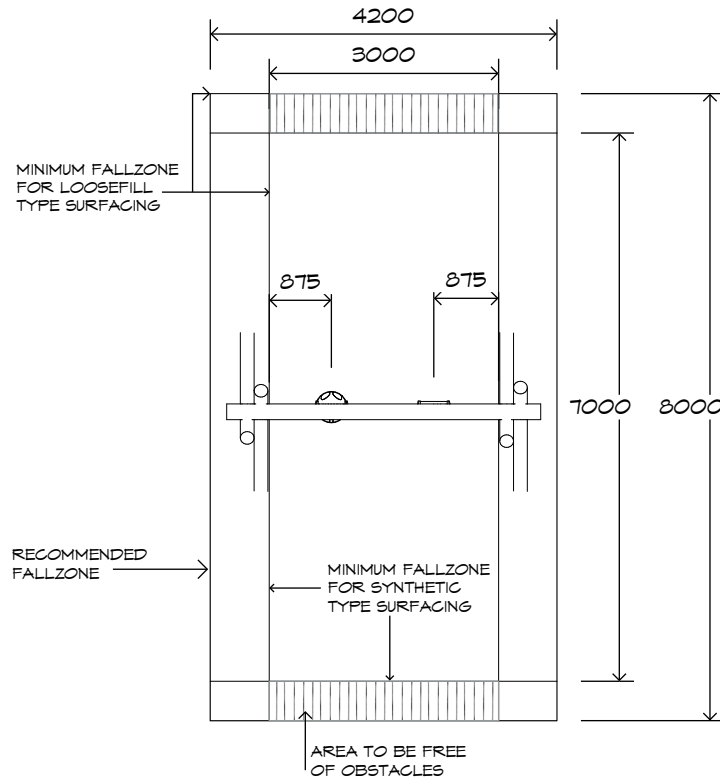

Product Sheet

1 Bay Log Swing

SWG-LO 010-1-2.4

1 Strap | 1 Toddler

playground
creations
creating play for everyday!

CRITICAL
FALL HEIGHT
1.5m

TOTAL
HEIGHT
3.0m

RECOMMENDED
SURFACING
34m²

Artist impression only

Product Sheet

1 Bay Log Swing

SWG-LO 010-1-2.4

1 Strap | 1 Toddler

Product Warranty

Playground Creations warrants its products to be free from defect in materials or workmanship during normal use and installation and in accordance with our specifications.