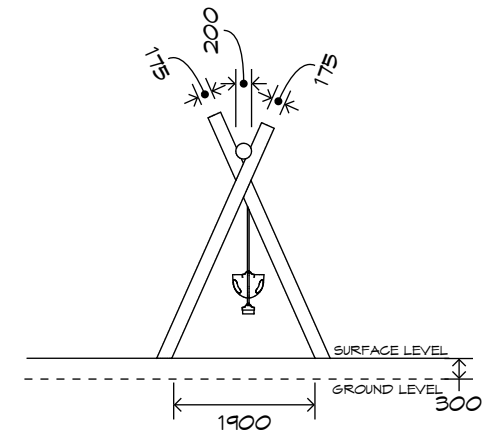

Product Sheet

1 Bay Log Swing

SWG-LO 010-1-2.4

1 Strap | 1 Toddler

playground
creations
creating play for everyday!

CRITICAL
FALL HEIGHT
1.5m

TOTAL
HEIGHT
3.0m

RECOMMENDED
SURFACING
34m²

Artist impression only

Product Sheet

1 Bay Log Swing

SWG-LO 010-1-2.4

1 Strap | 1 Toddler

Product Warranty

Playground Creations warrants its products to be free from defect in materials or workmanship during normal use and installation and in accordance with our specifications.